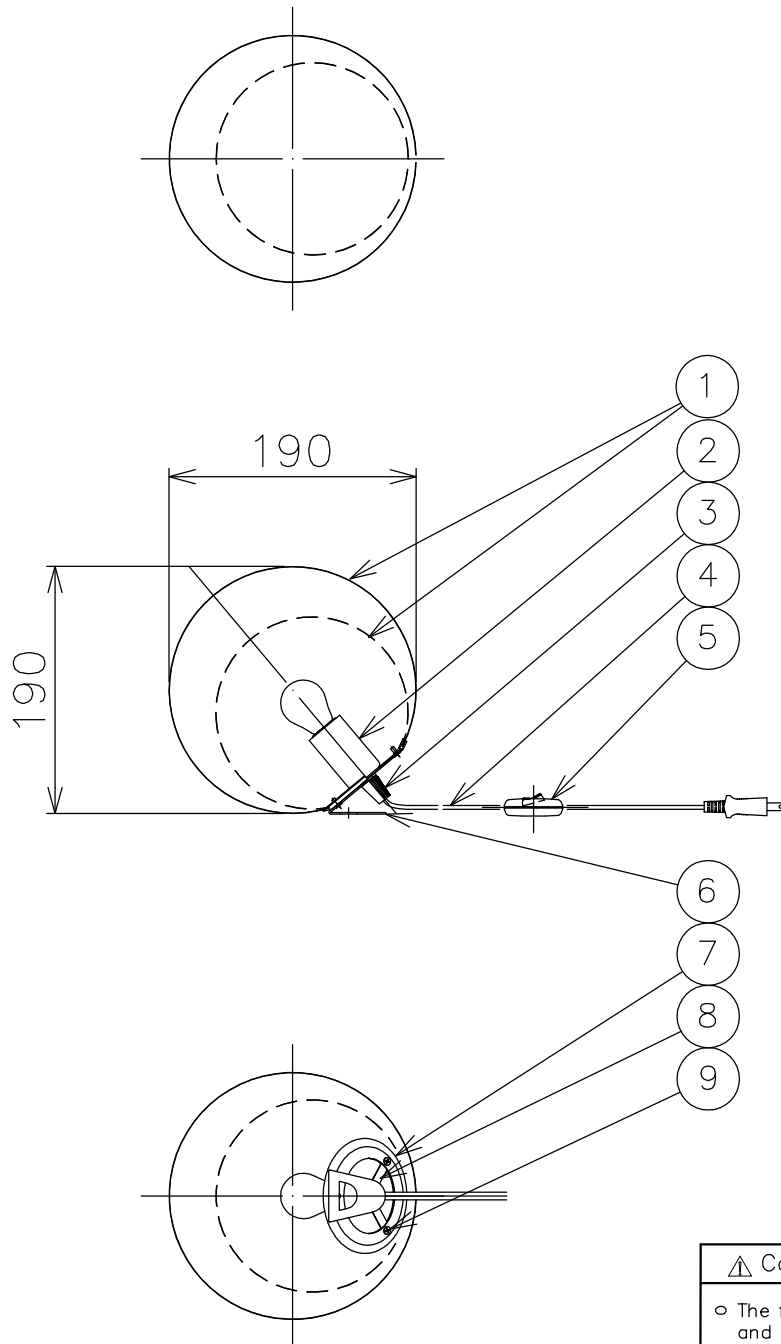

241010

⚠ Cautions for Your Safety

- The fixture is for interior use only, and shall not be installed for exterior use, also not to be used in a moist or humid location. Improper application will become a fire hazard due to insufficient insulation.
- Do not put the fixture on an unstable place. If so, there may be a risk of tumbling of the body or a fire hazard.
- Do not place the fixture close to curtains, paper, flammable or volatile materials. It may become a fire hazard.

13					6	Weight plate	SPC	1	White painted	MODEL NAME	MAYUHANA MINI STAND		
12				5	Manual switch	Plastic	1	White					
11				4	Cord	—	1	White					
10				3	Cord Cramp	—	1	White					
9	Screw	—	3	M3	2	Socket	PET	1	E14 White	SUITABLE LAMP	E14 LED Lamp 6.5W x 1 max		
8	Fixing ring B	SPC	1	White painted	1	Shade	Glassfiber + Plastic	2	White	COLOR	White		
7	Fixing ring A	SPC	1	White painted	No.	ARTECLE	M.T	QT.	REMARK	CATALOG No.	SE181	MODEL No.	71SK-02K8-1W
PROTECTION			DR.	HK	UNIT	mm	SCALE	—	WEIGHT	0.7 kg			

*The specifications and appearance of this product are subject to change without notice for improvement. Please note and understand.