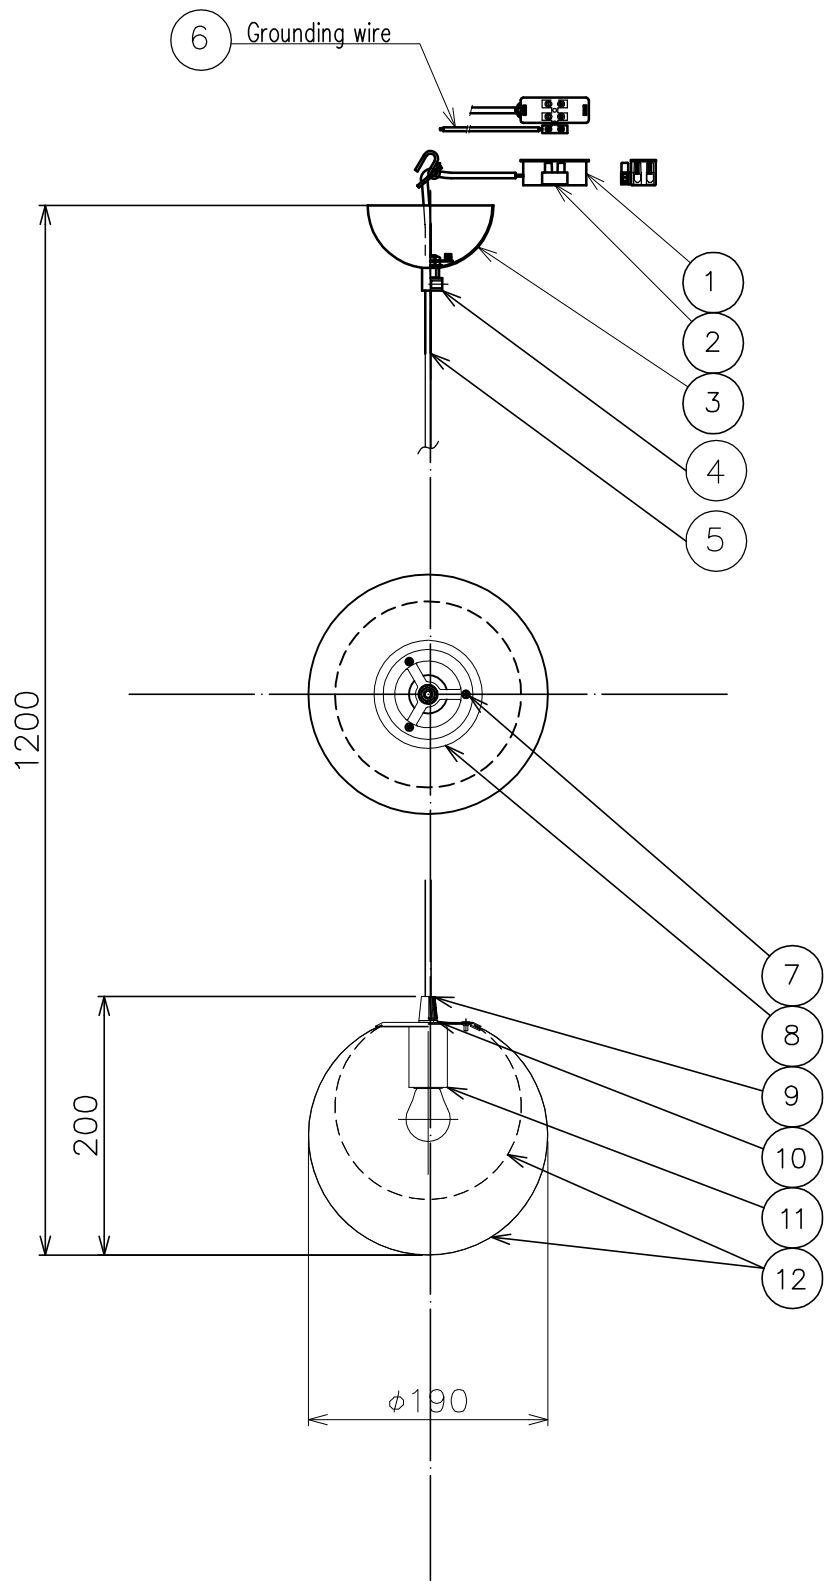

241010

⚠ Cautions for Your Safety

- The fixture is for interior use only, and shall not be installed for exterior use, also not to be used in a moist or humid location. Improper application will become a fire hazard due to insufficient insulation.
- Do not put the fixture on an unstable place. If so, there may be a risk of tumbling of the body or a fire hazard.
- Do not place the fixture close to curtains, paper, flammable or volatile materials. It may become a fire hazard.

13					6	Grounding wire	—	1		MODEL NAME	MAYUHANA MA BLACK MINI Pendant			
12	Shade	Glassfiber +Plastic	2	Black	5	Cord	—	1	Clear		SUITABLE LAMP	E14 LED Lamp 5.0W x 1 max		
11	Socket	PET	1	E14	4	Cord Cramp	—	1	Black			COLOR	Black	
10	Fixing ring B	SPC	1	Black painted	3	Frange	BsP	1	Black painted	CATALOG No.	PE125B		MODEL No.	71PK-02K4-1B
9	Cord Cramp	—	1	Black	2	Terminal block	Plastic	1						
8	Fixing ring A	SPC	1	Black painted	1	Terminal block protection	Plastic	1	STEAB 5290	REMARK				
7	Screw	—	3	M3	No.	ARTECLE	M.T	QT.						
PROTECTION		DR.	HK	UNIT	mm	SCALE	—	WEIGHT	0.6 kg					

*The specifications and appearance of this product are subject to change without notice for improvement. Please note and understand.