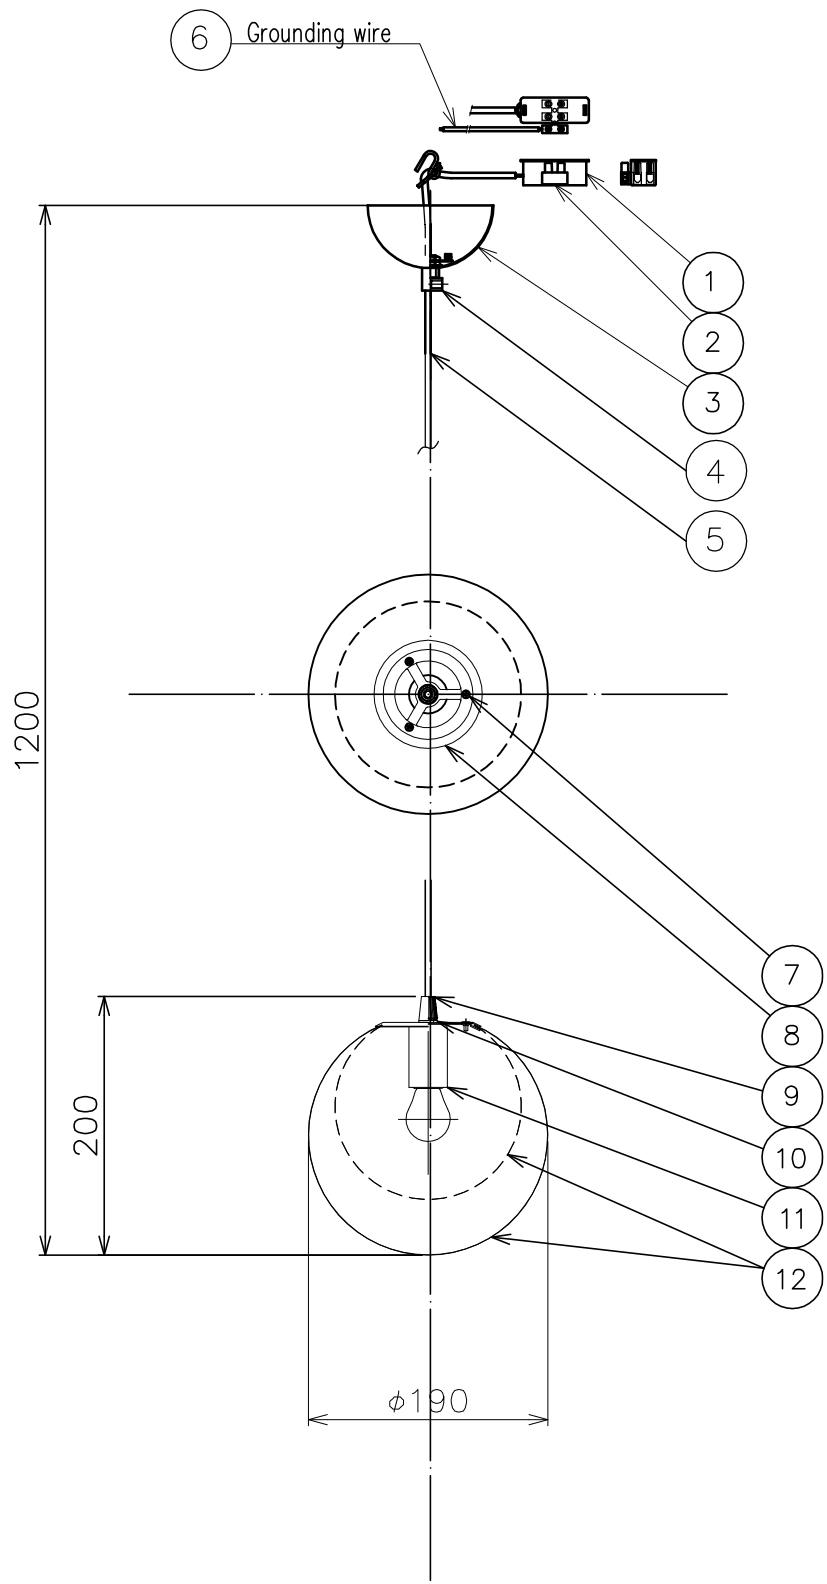

241010

⚠ Cautions for Your Safety

- The fixture is for interior use only, and shall not be installed for exterior use, also not to be used in a moist or humid location. Improper application will become a fire hazard due to insufficient insulation.
- Do not put the fixture on an unstable place. If so, there may be a risk of tumbling of the body or a fire hazard.
- Do not place the fixture close to curtains, paper, flammable or volatile materials. It may become a fire hazard.

13					6	Grounding wire	—	1	MODEL NAME	MAYUHANA MINI Pendant		
12	Shade	Glassfiber +Plastic	2	White	5	Cord	—	1				Clear
11	Socket	PET	1	E14 White	4	Cord Cramp	—	1				White
10	Fixing ring B	SPC	1	White painted	3	Frange	BsP	1	White painted	SUITABLE LAMP	E14 LED Lamp 6.5W x 1 max	
9	Cord Cramp	—	1	White	2	Terminal block	Plastic	1				
8	Fixing ring A	SPC	1	White painted	1	Terminal block protection	Plastic	1	STEAB 5290	COLOR	White	
7	Screw	—	3	M3	No.	ARTECLE	M.T	QT.	REMARK	CATALOG No.	PE125	
										MODEL No.	71PK-02K4-1W	
PROTECTION		DR.	HK	UNIT	mm	SCALE	—	WEIGHT	0.6	kg		

*The specifications and appearance of this product are subject to change without notice for improvement. Please note and understand.