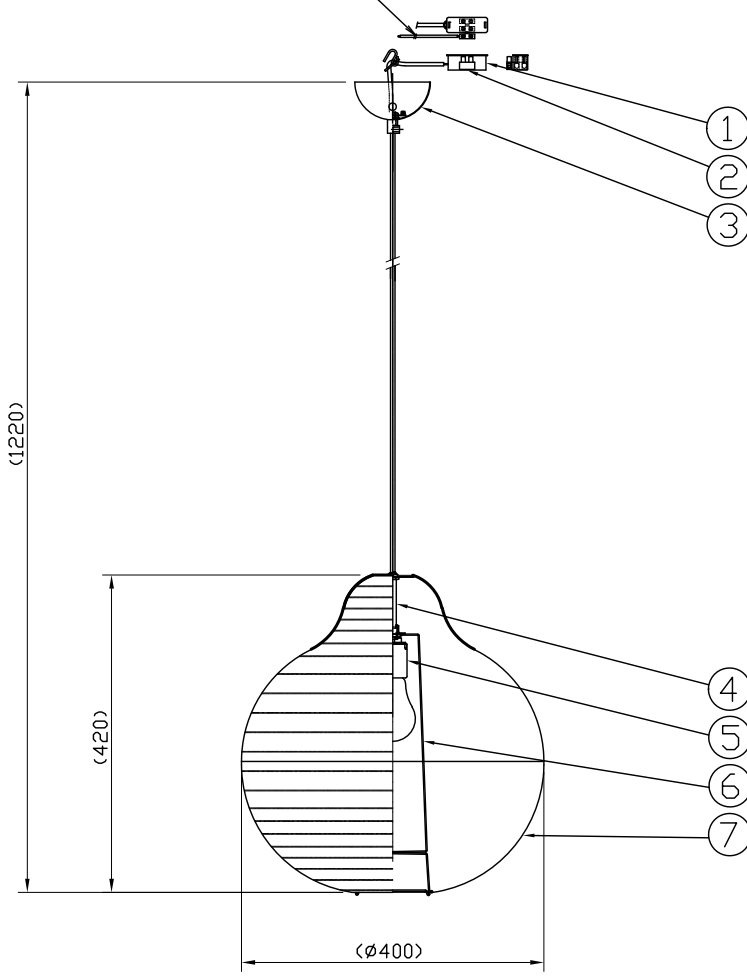

Grounding wire

240605

- ⚠ Attention**
- The fixture is for interior use only, and shall not be installed for exterior use, also not to be used in a moist or humid location. Improper application will become a fire hazard due to insufficient insulation.
 - Do not put the fixture on unstable place. If so, there may be a risk of tumbling of the body or a fire hazard.
 - Do not place the fixture close to curtains, paper, flammable or volatile materials. It may become a fire hazard.

11				
10				
9				
8				
7	Shade	Paper	1	White
6	Shade Flame	SPC	1	White painted
5	Socket	PET	1	E27 4A 250V
4	Cord	FEP/PVC	1	Clear
3	Flange	SPC	1	White painted
2	Terminal Block	Plastic	1	Clear lacquer painted
1	Terminal Block Protect	Plastic	1	STEAB5290
No.	Part name	Material	QTY	Summary
Third angle projection	Drawing	Unit	mm	Scale
				Weight
				0.3 kg

Equipment type	Class I 220-240V~
IP20	
Lamps	E27 LED white bulb 13W X 1
Color	
Catalog number	FE220
Model number	04FF-16B5-10

*Design and specifications of this product because it may change without notice Please note, for improvement.