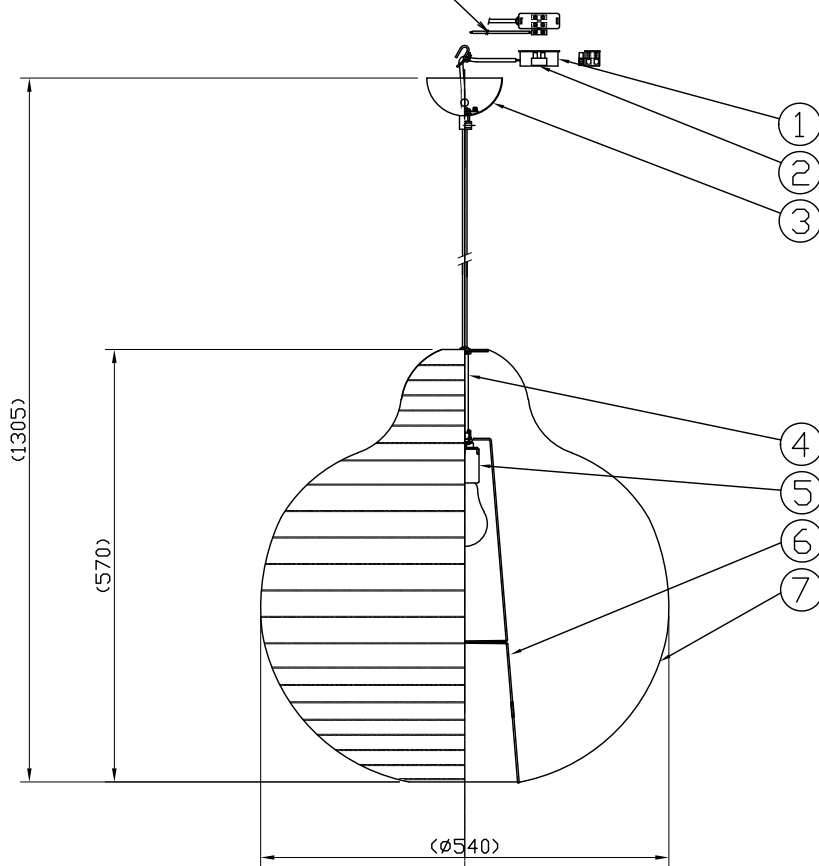

Grounding wire

240605

⚠ Attention

- The fixture is for interior use only, and shall not be installed for exterior use, also not to be used in a moist or humid location. Improper application will become a fire hazard due to insufficient insulation.
- Do not put the fixture on unstable place. If so, there may be a risk of tumbling of the body or a fire hazard.
- Do not place the fixture close to curtains, paper, flammable or volatile materials. It may become a fire hazard.

11					
10					
9					
8					
7	Shade	Paper	1	White	
6	Shade Flange	SPC	1	White painted	
5	Socket	PET	1	E27 4A 250V	
4	Cord	FEP/PVC	1	Clear	
3	Flange	SPC	1	White painted	
2	Terminal Block	Plastic	1	Clear lacquer painted	
1	Terminal Block Protect	Plastic	1	STEAB5290	
No.	Part name	Material	QTY	Summary	
Third angle projection	Drawing	Unit	mm	Scale	— Weight 0.4 kg

Equipment type	Class I 220-240V~
	IP20
Lamps	E27 LED white bulb 13W X 1
Color	
Catalog number	FE219
Model number	04FF-15B8-10

\*Design and specifications of this product because it may change without notice Please note, for improvement.