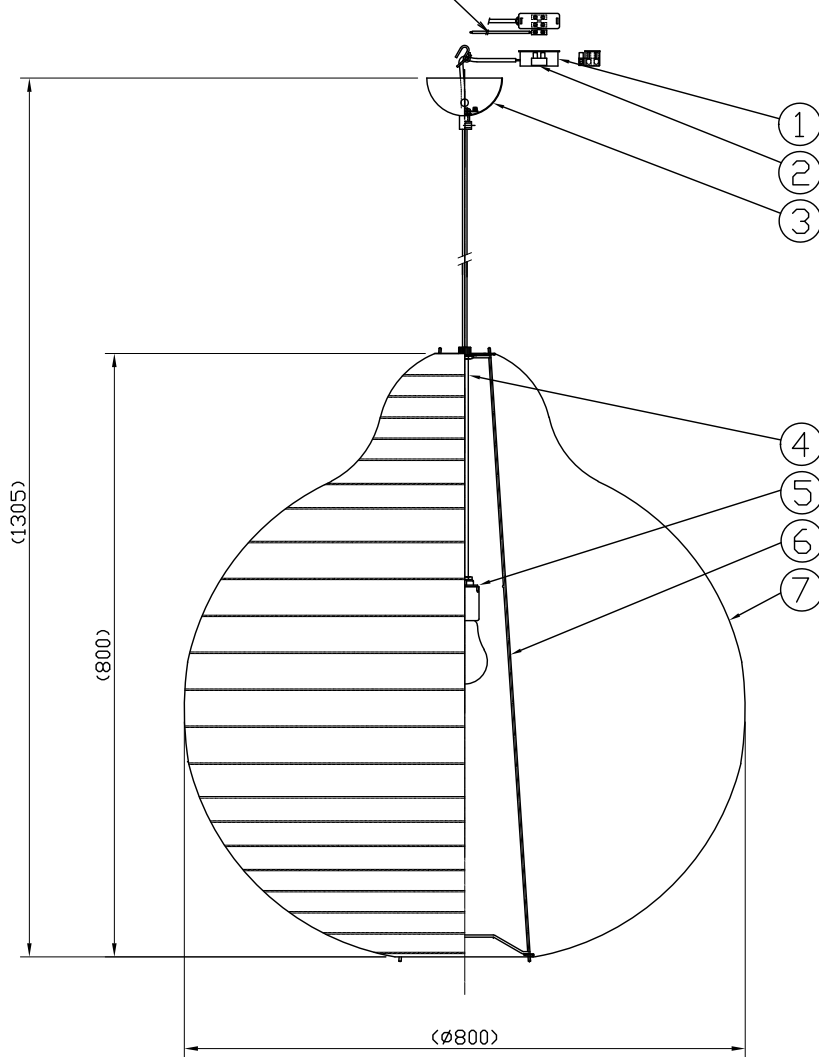

Grounding wire

240605

- ⚠ Attention**
- The fixture is for interior use only, and shall not be installed for exterior use, also not to be used in a moist or humid location. Improper application will become a fire hazard due to insufficient insulation.
 - Do not put the fixture on unstable place. If so, there may be a risk of tumbling of the body or a fire hazard.
 - Do not place the fixture close to curtains, paper, flammable or volatile materials. It may become a fire hazard.

11				
10				
9				
8				
7	Shade	Paper	1	White
6	Shade Flame	SPC	1	White painted
5	Socket	PET	1	E27 4A 250V
4	Cord	FEP/PVC	1	Clear
3	Flange	SPC	1	White painted
2	Terminal Block	Plastic	1	Clear lacquer painted
1	Terminal Block Protect	Plastic	1	STEAB5290
No.	Part name	Material	QTY	Summary
Third angle projection	Drawing	Unit	mm	Scale
				Weight
				0.6 kg

Equipment type	Class I 220-240V~
Lamps	E27 LED white bulb 13W X 1
Color	
Catalog number	FE218
Model number	04FF-14B0-10
	IP20

*Design and specifications of this product because it may change without notice Please note, for improvement.