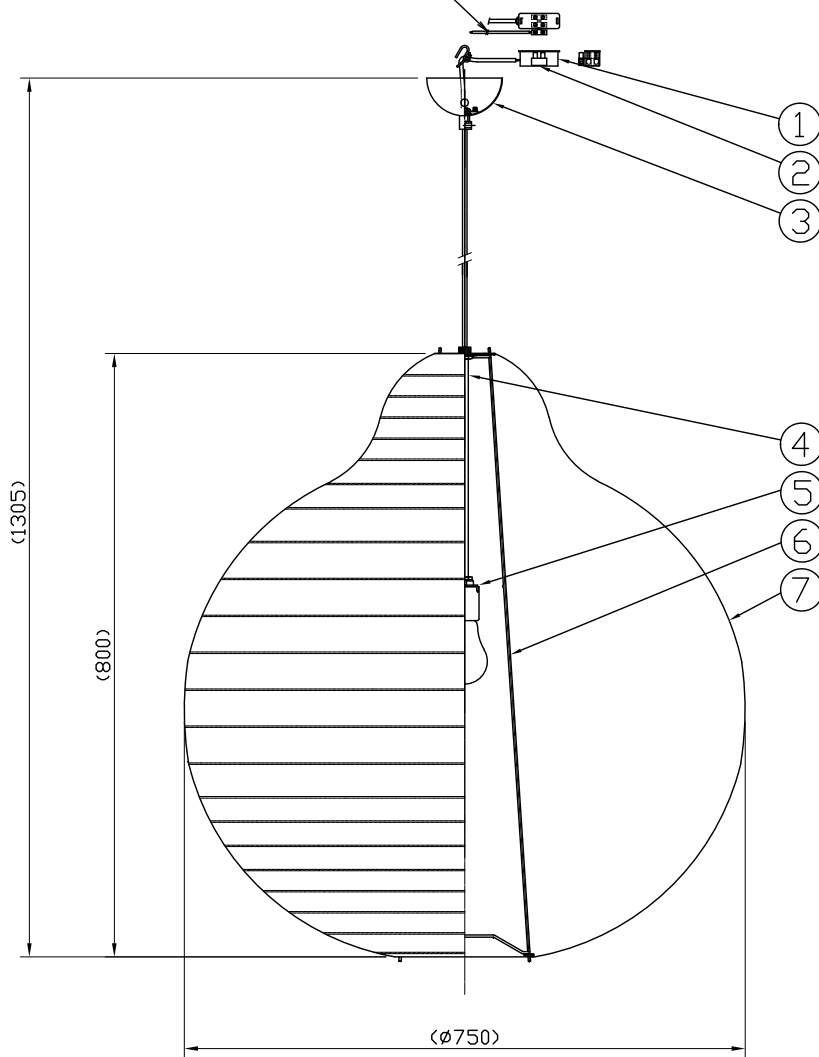

Grounding wire

240605

- ⚠ Attention**
- The fixture is for interior use only, and shall not be installed for exterior use, also not to be used in a moist or humid location. Improper application will become a fire hazard due to insufficient insulation.
  - Do not put the fixture on unstable place. If so, there may be a risk of tumbling of the body or a fire hazard.
  - Do not place the fixture close to curtains, paper, flammable or volatile materials. It may become a fire hazard.

11							
10							
9							
8							
7	Shade	Paper	1	White			
6	Shade Flame	SPC	1	White painted			
5	Socket	PET	1	E27 4A 250V			
4	Cord	FEP/PVC	1	Clear			
3	Flange	SPC	1	White painted			
2	Terminal Block	Plastic	1	Clear lacquer painted			
1	Terminal Block Protect	Plastic	1	STEAB5290			
No.	Part name	Material	QTY	Summary			
Third angle projection	Drawing	Unit	mm	Scale	—	Weight	0.6 kg

Equipment type	Class I 220-240V~
Lamps	E27 LED white bulb 13W X 1
Color	
Catalog number	FE218
Model number	04FF-14B0-10
	IP20

\*Design and specifications of this product because it may change without notice Please note, for improvement.