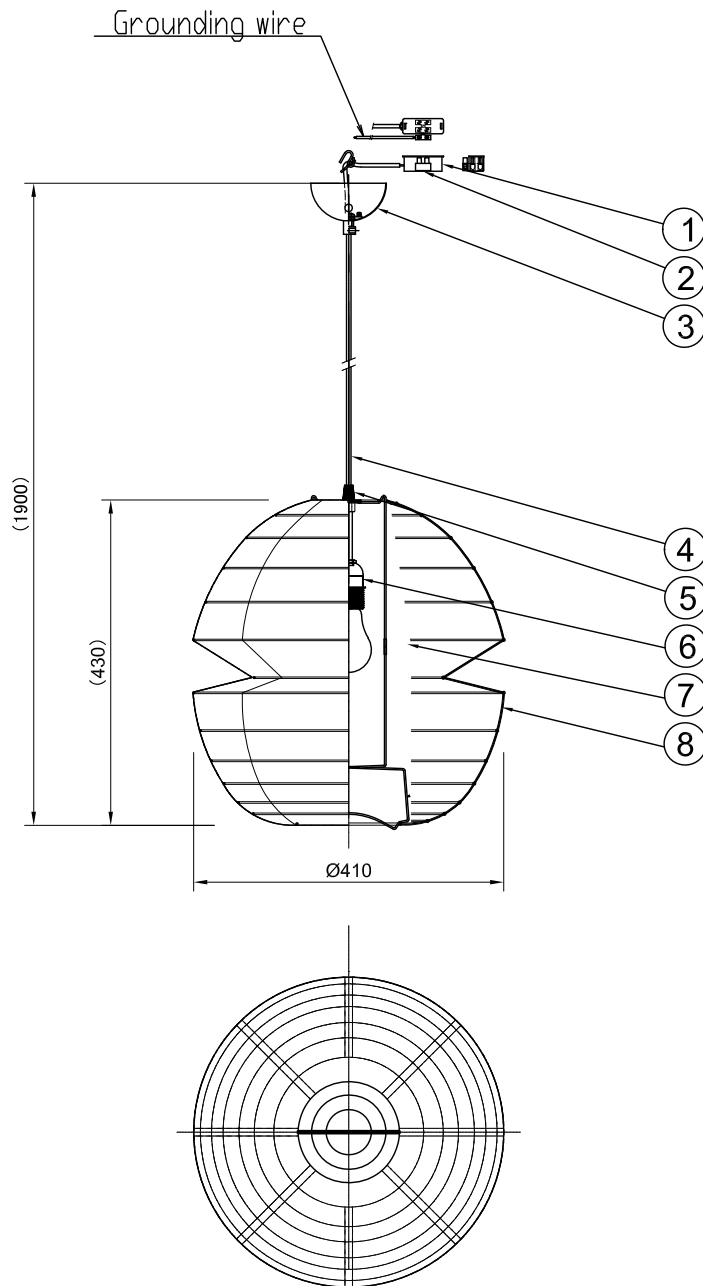

240918

⚠ Attention

- The fixture is for interior use only, and shall not be installed for exterior use, also not to be used in a moist or humid location. Improper application will become a fire hazard due to insufficient insulation.
- Do not put the fixture on unstable place. If so, there may be a risk of tumbling of the body or a fire hazard.
- Do not place the fixture close to curtains, paper, flammable or volatile materials. It may become a fire hazard.

11				
10				
9				
8	Shade	Paper	1	White
7	Shade Flame	SPC	1	White painted
6	Socket	PET	1	E27 4A 250V
5	Nut	Plastic	1	STEAB
4	Cord	FEP/PVC	1	Clear
3	Flange	SPC	1	White painted
2	Terminal Block	Plastic	1	Clear lacquer painted
1	Terminal Block Protection	Plastic	1	STEAB5290
No.	Part name	Material	QTY	Summary

Equipment type	Class I	IP20
	220-240V~	
Lamps	E27 LED white bulb 13W X 1	
Color		
Catalog number	FE214	Model number 04FF-10B1-10

*Design and specifications of this product because it may change without notice Please note, for improvement.