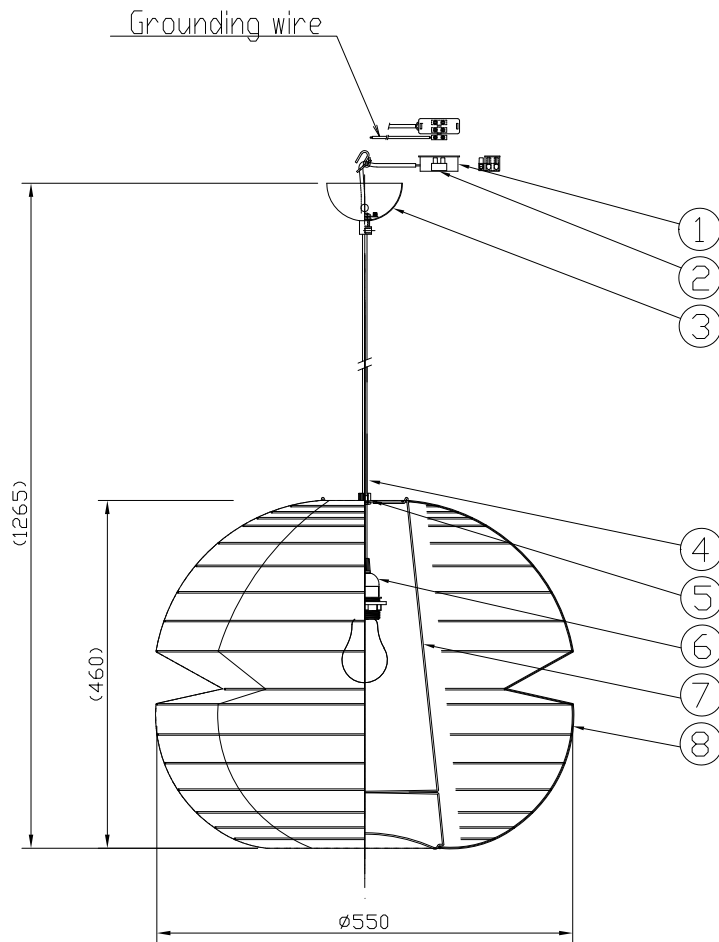

231031

1. **⚠ Attention**
2. The fixture is for interior use only, and shall not be installed for exterior use, also not to be used in a moist or humid location. Improper application will become a fire hazard due to insufficient insulation.
   - Do not put the fixture on unstable place. If so, there may be a risk of tumbling of the body or a fire hazard.
   - Do not place the fixture closeto curtains, paper, flammable or volatile materials. It may become a fire hazard.

11									
10									
9									
8	Shade	Paper	1	White					
7	Shade Flame	SPC	1	White painted					
6	Socket	PET	1	E27 4A 250V					
5	Nut	Steel	1	White painted					
4	Cord	FEP/PVC	1	Clear					
3	Flange	SPC	1	White painted					
2	Terminal Block	Plastic	1	Clear lacquer painted					
1	Terminal Block Protect	Plastic	1	STEAB5290					
No.	Part name	Material	QTY	Summary					
	Third angle projection	Drawing	Unit	mm	Scale	—	Weight	0.5 kg	

Equipment type	Class I	IP20
	220-240V~	
Lamps	E27 LED white bulb	
	13W X 1	
Color		
Catalog number	FE213	Model number
		04FF-09B0-10

*Design and specifications of this product because it may change without notice Please note, for improvement.