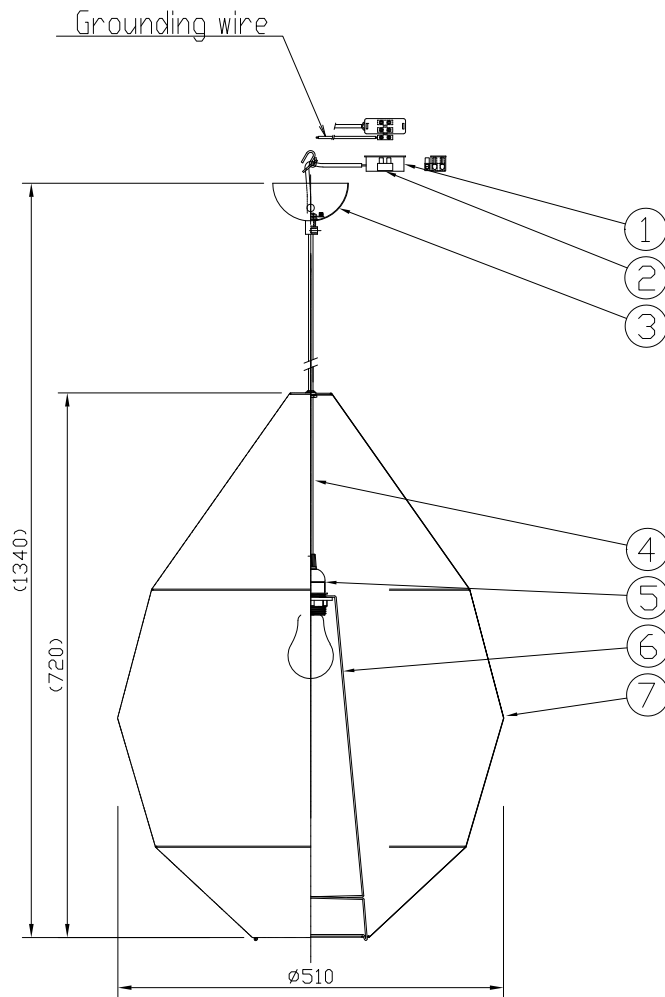

231031

1. **⚠ Attention**
2. The fixture is for interior use only, and shall not be installed for exterior use, also not to be used in a moist or humid location. Improper application will become a fire hazard due to insufficient insulation.
   - Do not put the fixture on unstable place. If so, there may be a risk of tumbling of the body or a fire hazard.
   - Do not place the fixture close to curtains, paper, flammable or volatile materials. It may become a fire hazard.

11											
10											
9											
8											
7	Shade	Paper	1	White							
6	Shade Flame	SPC	1	White painted							
5	Socket	PET	1	E27 4A 250V							
4	Cord	FEP/PVC	1	Clear							
3	Flange	SPC	1	White painted							
2	Terminal Block	Plastic	1	Clear lacquer painted							
1	Terminal Block Protect	Plastic	1	STEAB5290							
No.	Part name	Material	QTY	Summary						Equipment type	Class I 220-240V~
				Unit	mm	Scale	—	Weight	0.5 kg	IP20	
										Lamps	E27 LED white bulb 13W X 1
										Color	
										Catalog number	FE210
										Model number	04FF-06B9-10

*Design and specifications of this product because it may change without notice Please note, for improvement.