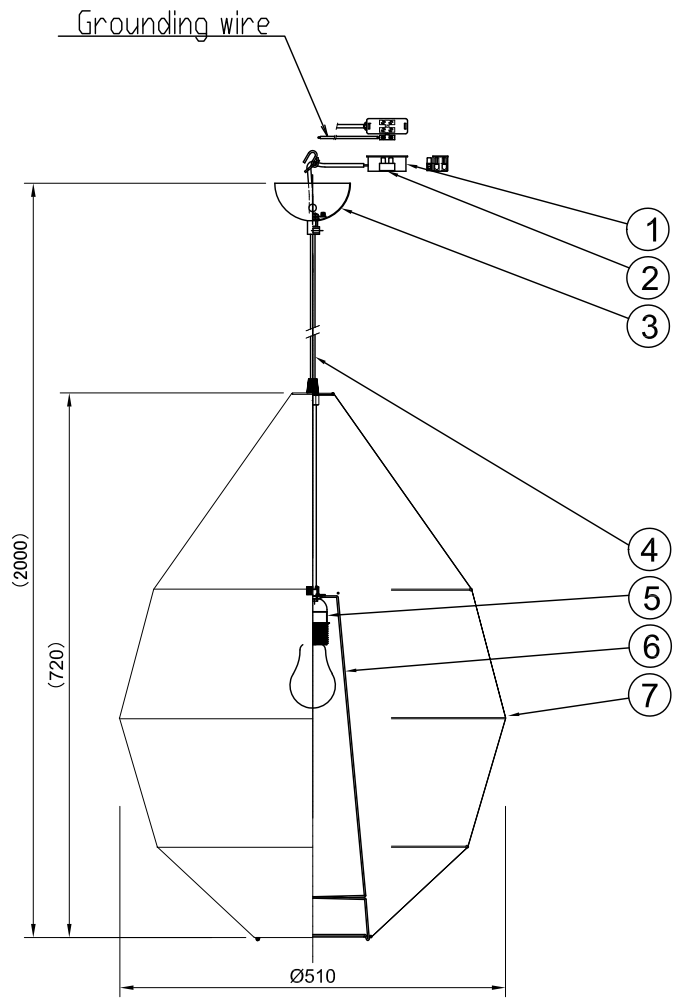

240918

⚠ Attention

- The fixture is for interior use only, and shall not be installed for exterior use, also not to be used in a moist or humid location. Improper application will become a fire hazard due to insufficient insulation.
- Do not put the fixture on unstable place. If so, there may be a risk of tumbling of the body or a fire hazard.
- Do not place the fixture close to curtains, paper, flammable or volatile materials. It may become a fire hazard.

11									
10									
9									
8									
7	Shade	Paper	1	White					
6	Shade Flame	SPC	1	White painted					
5	Socket	PET	1	E27 4A 250V					
4	Cord	FEP/PVC	1	Clear					
3	Flange	SPC	1	White painted					
2	Terminal Block	Plastic	1	Clear lacquer painted					
1	Terminal Block Protector	Plastic	1	STEAB5290					
No.	Part name	Material	QTY	Summary					
	Third angle projection	Drawing	Unit	mm	Scale	—	Weight	0.5 kg	

Equipment type	Class I	
	220-240V~	
Lamps	E27 LED white bulb	
	13W X 1	
Color		
Catalog number	FE210	Model number
		04FF-06B9-10
		IP20

*Design and specifications of this product because it may change without notice Please note, for improvement.