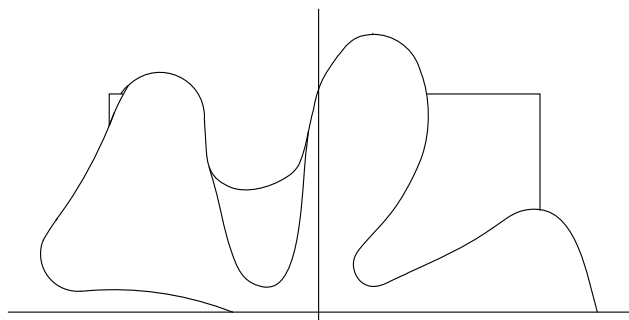

220713

⚠ Attention

- ○Although this lighting fixture is for indoor use, it cannot be used in locations of high humidity or in the presence of water such as in the bathroom. Do not use this lighting fixture outdoors. This can cause an electrical shock or fire.
- ○Please do not set it up in an unstable place. There is fear of the fall and a fire of apparatus.
- ○Please do not set it up bringing it close to the combustible and volatile matters such as the curtain and paper. There is fear of a fire.

11				
10				
9	Base	SPC	1	White
8	Seat plates	Acrylic	1	Opal White
7	Cabele	PVC	1	Black L=2.0m
6	Switch	ABS	1	Black 2A 250V
5	Plug	PVC	1	Black 2.5A 250V
4	Flange	SPC	1	White
3	Socket	PET	1	E27 4A 250V
2	Stability plates	Acrylic	1	Clear
1	Shade	Acrylic	1	Opal White

Equipment type	Class II
	220-240V~
Lamps	E27 LED white bulb 8W X 1
	IP20
Color	

No.	Part name	Material	QTY	Summary			
	Third angle projection	Drawing	Unit	mm	Scale	Weight	3.0 kg

Catalog number	SE171	Model number	60MK-14K5-10

*Design and specifications of this product because it may change without notice Please note, for improvement.