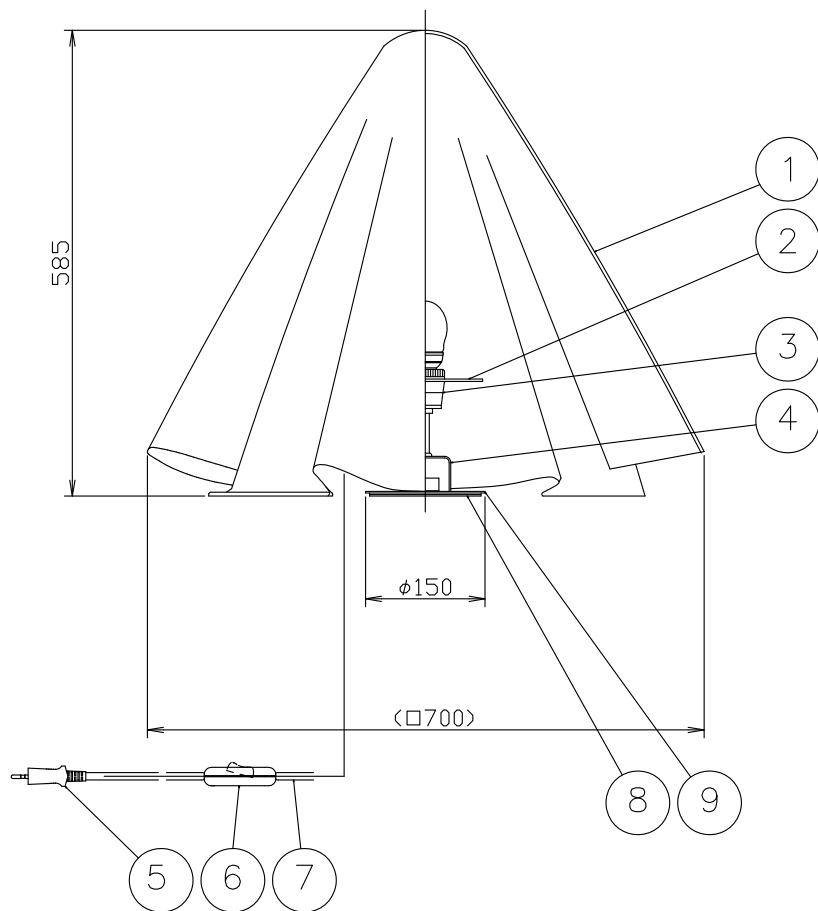

220713

⚠ Attention

- ○Although this lighting fixture is for indoor use, it cannot be used in locations of high humidity or in the presence of water such as in the bathroom. Do not use this lighting fixture outdoors. This can cause an electrical shock or fire.
- ○Please do not set it up in an unstable place. There is fear of the fall and a fire of apparatus.
- ○Please do not set it up bringing it close to the combustible and volatile matters such as the curtain and paper. There is fear of a fire.

11				
10				
9	Base	SPC	1	White
8	Seat plates	Acrylic	1	Opal White
7	Cabele	PVC	1	Black L=2.0m
6	Switch	ABS	1	Black 2A 250V
5	Plug	PVC	1	Black 2.5A 250V
4	Flange	SPC	1	White
3	Socket	PET	1	E27 4A 250V
2	Stability plates	Acrylic	1	Clear
1	Shade	Acrylic	1	Opal White

Equipment type	Class II
	220-240V~
Lamps	E27 LED white bulb 8W X 1
	IP20
Color	

No.	Part name	Material	QTY	Summary			
	Third angle projection	Drawing	Unit	mm	Scale	Weight	3.0 kg

Catalog number	SE171	Model number	60MK-14K5-10

*Design and specifications of this product because it may change without notice Please note, for improvement.