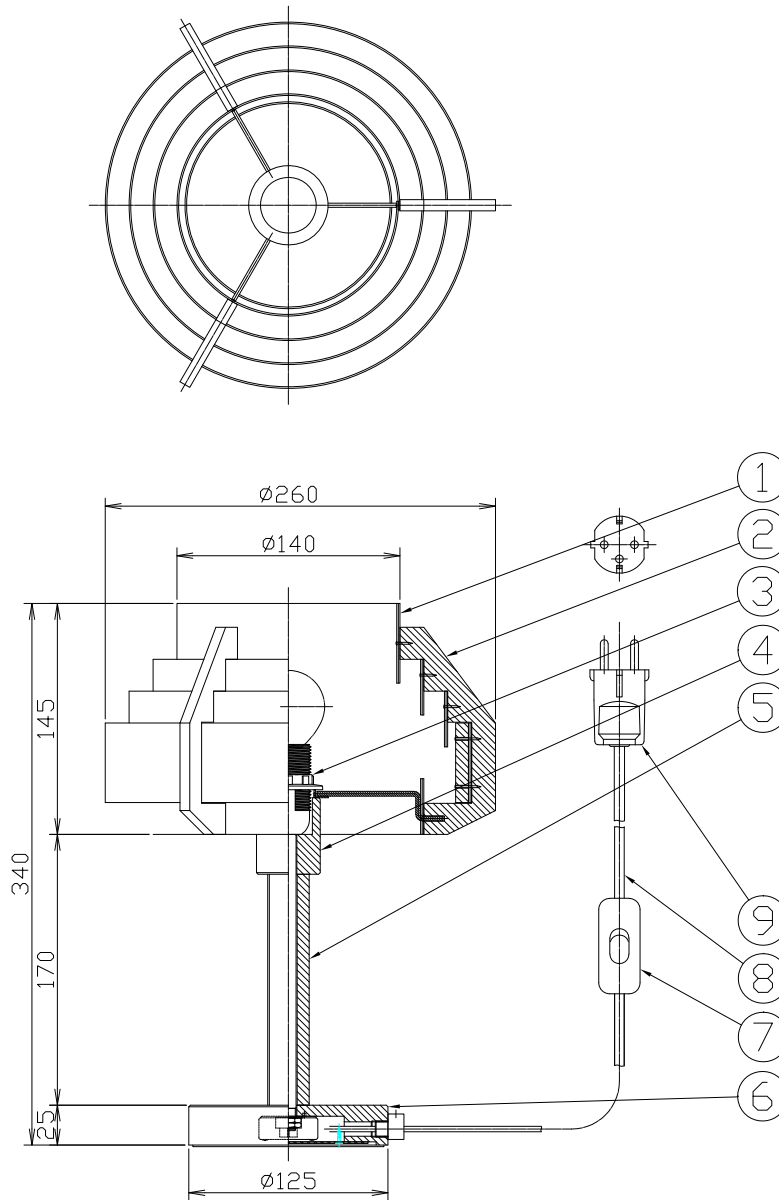

220728

⚠ Attention

○Although this lighting fixture is for indoor use, it cannot be used in locations of high humidity or in the presence of water such as in the bathroom. Do not use this lighting fixture outdoors. This can cause an electrical shock or fire.

○Please do not set it up in an unstable place. There is fear of the fall and a fire of apparatus.

○Please do not set it up bringing it close to the combustible and volatile matters such as the curtain and paper. There is fear of a fire.

11				
10				
9	Plug	PVC	1	Black 16A 250V
8	Cabele	PVC	1	Black L=2.0m
7	Switch	ABS	1	Black 2A 250V
6	Base	Wood	1	Clear lacquer painted
5	Pole	Wood	1	Clear lacquer painted
4	Socket Cover	Wood	1	Clear lacquer painted
3	Socket	PET	1	E14 2A 250V
2	Shade Flame	Wood	1	Clear lacquer painted
1	Shade	Wood	1	Pine

Equipment type	Class I
	220-240V~
Lamps	E14 LED white bulk 6W X 1
	IP20
Color	

No.	Part name	Material	QTY	Summary			
Third angle projection	Drawing	Unit	mm	Scale	Weight	0.5 kg	

Catalog number	SE170	Model number	69MK-19K4-10

*Design and specifications of this product because it may change without notice Please note, for improvement.