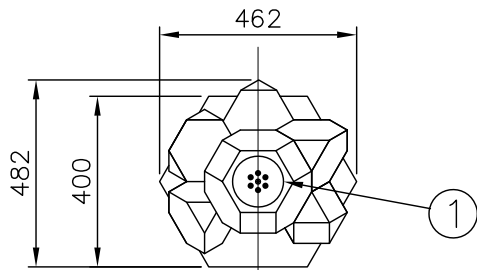

240803

Input Voltage	220V-240V AC
Power Consumption	42W

• Please be aware that there may be individual variations in the LED's light intensity and brightness.

⚠ Attention
<ul style="list-style-type: none"> ○ The fixture is for interior use only, and shall not be installed for exterior use, also not to be used in a moist or humid location. Improper application will become a fire hazard due to insufficient insulation. ○ Do not put the fixture on unstable place. If so, there may be a risk of tumbling of the body or a fire hazard. ○ Do not place the fixture close to curtains, paper, flammable or volatile materials. It may become a fire hazard.

10	Dimmer	ABS	1	Black
9	Base	Steel	1	Black painted
8	Power Supply	-	1	24Vdc 2.5A
7	Power Cable	PVC	1	Black
6	Base Cover	Acrylic	1	Matte White
5	Fixing Screw	Steel	8	For Shade
4	Pillar	Steel	1	White painted
3	Shade	Acrylic	3	t3.0 Matte White/Matte Frost
2	Fixing Screw	Steel	1	For Upper Bracket
1	Upper Bracket	Steel	1	White painted
No.	Part name	Material	QTY	Summary
	Third angle projection	Drawing	Unit mm	Scale — Weight 15.0kg