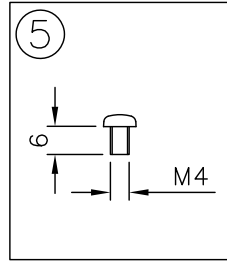

240803

Input Voltage	220V-240V AC
Power Consumption	42W

• Please be aware that there may be individual variations in the LED's light intensity and brightness.

⚠ Attention
<ul style="list-style-type: none"> ○ The fixture is for interior use only, and shall not be installed for exterior use, also not to be used in a moist or humid location. Improper application will become a fire hazard due to insufficient insulation. ○ Do not put the fixture on unstable place. If so, there may be a risk of tumbling of the body or a fire hazard. ○ Do not place the fixture close to curtains, paper, flammable or volatile materials. It may become a fire hazard.

10	Dimmer	ABS	1	Black
9	Base	Steel	1	Black painted
8	Power Supply	-	1	24Vdc 2.5A
7	Power Cable	PVC	1	Black
6	Base Cover	Acrylic	1	Matte White
5	Fixing Screw	Steel	8	For Shade
4	Pillar	Steel	1	White painted
3	Shade	Acrylic	3	t3.0 Matte White/Matte Frost
2	Fixing Screw	Steel	1	For Upper Bracket
1	Upper Bracket	Steel	1	White painted
No.	Part name	Material	QTY	Summary
	Third angle projection	Drawing	Unit mm	Scale — Weight 15.0kg