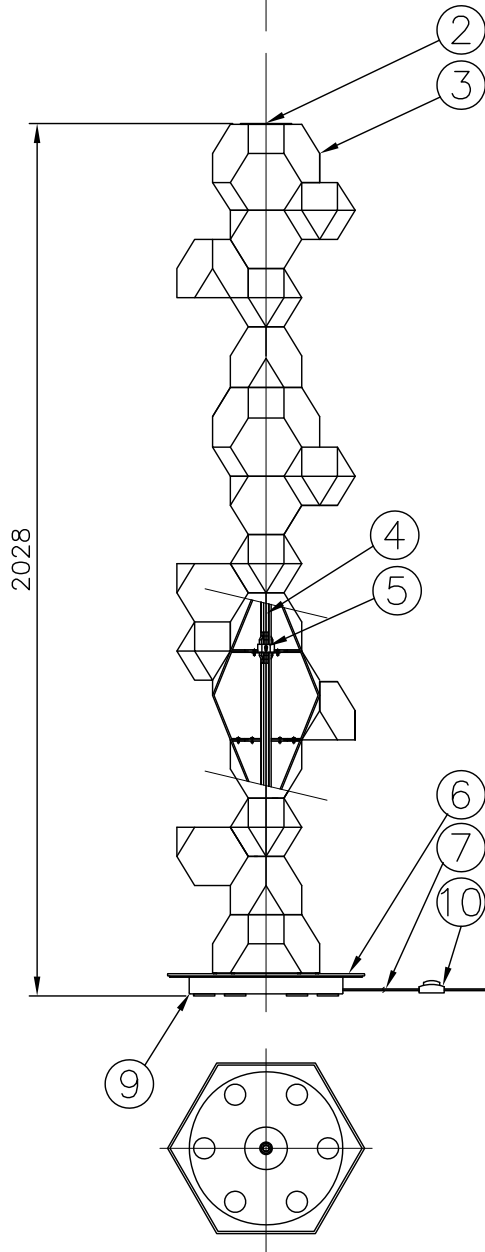

240803

Input Voltage	220V-240V AC
Power Consumption	42W

• Please be aware that there may be individual variations in the LED's light intensity and brightness.

⚠ Attention
<ul style="list-style-type: none"> ○ The fixture is for interior use only, and shall not be installed for exterior use, also not to be used in a moist or humid location. Improper application will become a fire hazard due to insufficient insulation. ○ Do not put the fixture on unstable place. If so, there may be a risk of tumbling of the body or a fire hazard. ○ Do not place the fixture close to curtains, paper, flammable or volatile materials. It may become a fire hazard.

10	Dimmer	ABS	1	Black
9	Base	Steel	1	Black painted
8	Power Supply	-	1	24Vdc 2.5A
7	Power Cable	PVC	1	Black
6	Base Cover	Acrylic	1	Matte White
5	Fixing Screw	Steel	8	For Shade
4	Pillar	Steel	1	White painted
3	Shade	Acrylic	3	t3.0 Matte White/Matte Frost
2	Fixing Screw	Steel	1	For Upper Bracket
1	Upper Bracket	Steel	1	White painted
No.	Part name	Material	QTY	Summary
	Third angle projection	Drawing	Unit mm	Scale — Weight 15.0kg

Equipment type	Class I
	220-240V
Lamps	LED 37.6W (3000K) Ra90 Dimmer(100-5%)
	IP20
Color	
Catalog number	SE329
Model number	23MK-02K4-00

※Design and specifications of this product because it may change without notice Please note, for improvement.