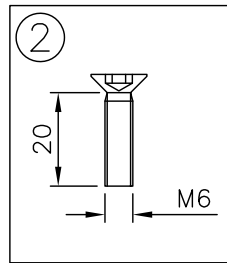

240803

Input Voltage	220V-240V AC
Power Consumption	42W

• Please be aware that there may be individual variations in the LED's light intensity and brightness.

⚠ Attention
<ul style="list-style-type: none"> ○ The fixture is for interior use only, and shall not be installed for exterior use, also not to be used in a moist or humid location. Improper application will become a fire hazard due to insufficient insulation. ○ Do not put the fixture on unstable place. If so, there may be a risk of tumbling of the body or a fire hazard. ○ Do not place the fixture close to curtains, paper, flammable or volatile materials. It may become a fire hazard.

10	Dimmer	ABS	1	Black
9	Base	Steel	1	Black painted
8	Power Supply	-	1	24Vdc 2.5A
7	Power Cable	PVC	1	Black
6	Base Cover	Acrylic	1	Matte White
5	Fixing Screw	Steel	8	For Shade
4	Pillar	Steel	1	White painted
3	Shade	Acrylic	3	t3.0 Matte White/Matte Frost
2	Fixing Screw	Steel	1	For Upper Bracket
1	Upper Bracket	Steel	1	White painted
No.	Part name	Material	QTY	Summary
	Third angle projection	Drawing	Unit mm	Scale — Weight 15.0kg