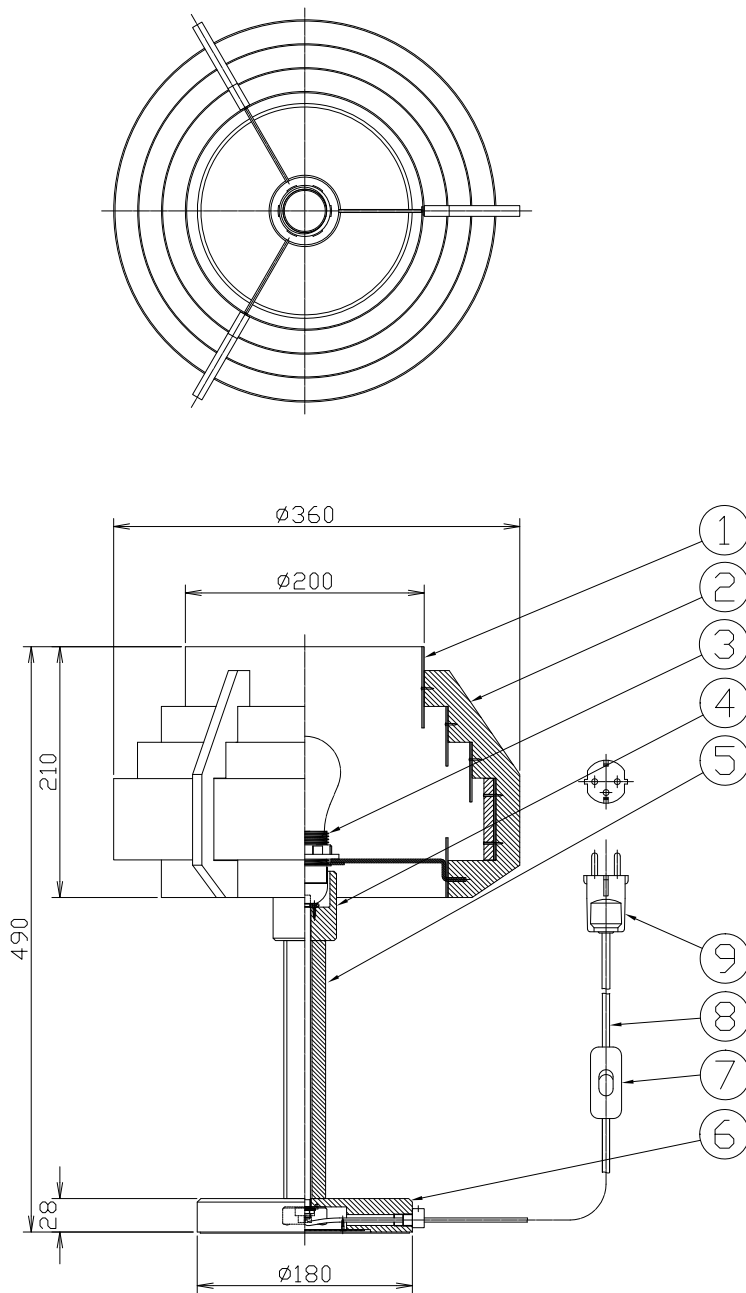

220728

⚠ Attention

- Although this lighting fixture is for indoor use, it cannot be used in locations of high humidity or in the presence of water such as in the bathroom. Do not use this lighting fixture outdoors. This can cause an electrical shock or fire.
- Please do not set it up in an unstable place. There is fear of the fall and a fire of apparatus.
- Please do not set it up bringing it close to the combustible and volatile matters such as the curtain and paper. There is fear of a fire.

11													
10													
9	Plug	PVC	1	Black 16A 250V									
8	Cabele	PVC	1	Black L=2.0m									
7	Switch	ABS	1	Black 2A 250V	Equipment type	Class I							
6	Base	Wood	1	Clear lacquer painted		220-240V~							
5	Pole	Wood	1	Clear lacquer painted					IP20				
4	Socket Cover	Wood	1	Clear lacquer painted									
3	Socket	PET	1	E27 4A 250V	Lamps	E27 LED white bulb 8W X 1							
2	Shade Flame	Wood	1	Clear lacquer painted									
1	Shade	Wood	1	Pine	Color								
No.	Part name	Material	QTY	Summary						Catalog number	SE169	Model number	69MK-18K7-10
	Third angle projection	Drawing	Unit	mm	Scale	—	Weight	0.9	kg				