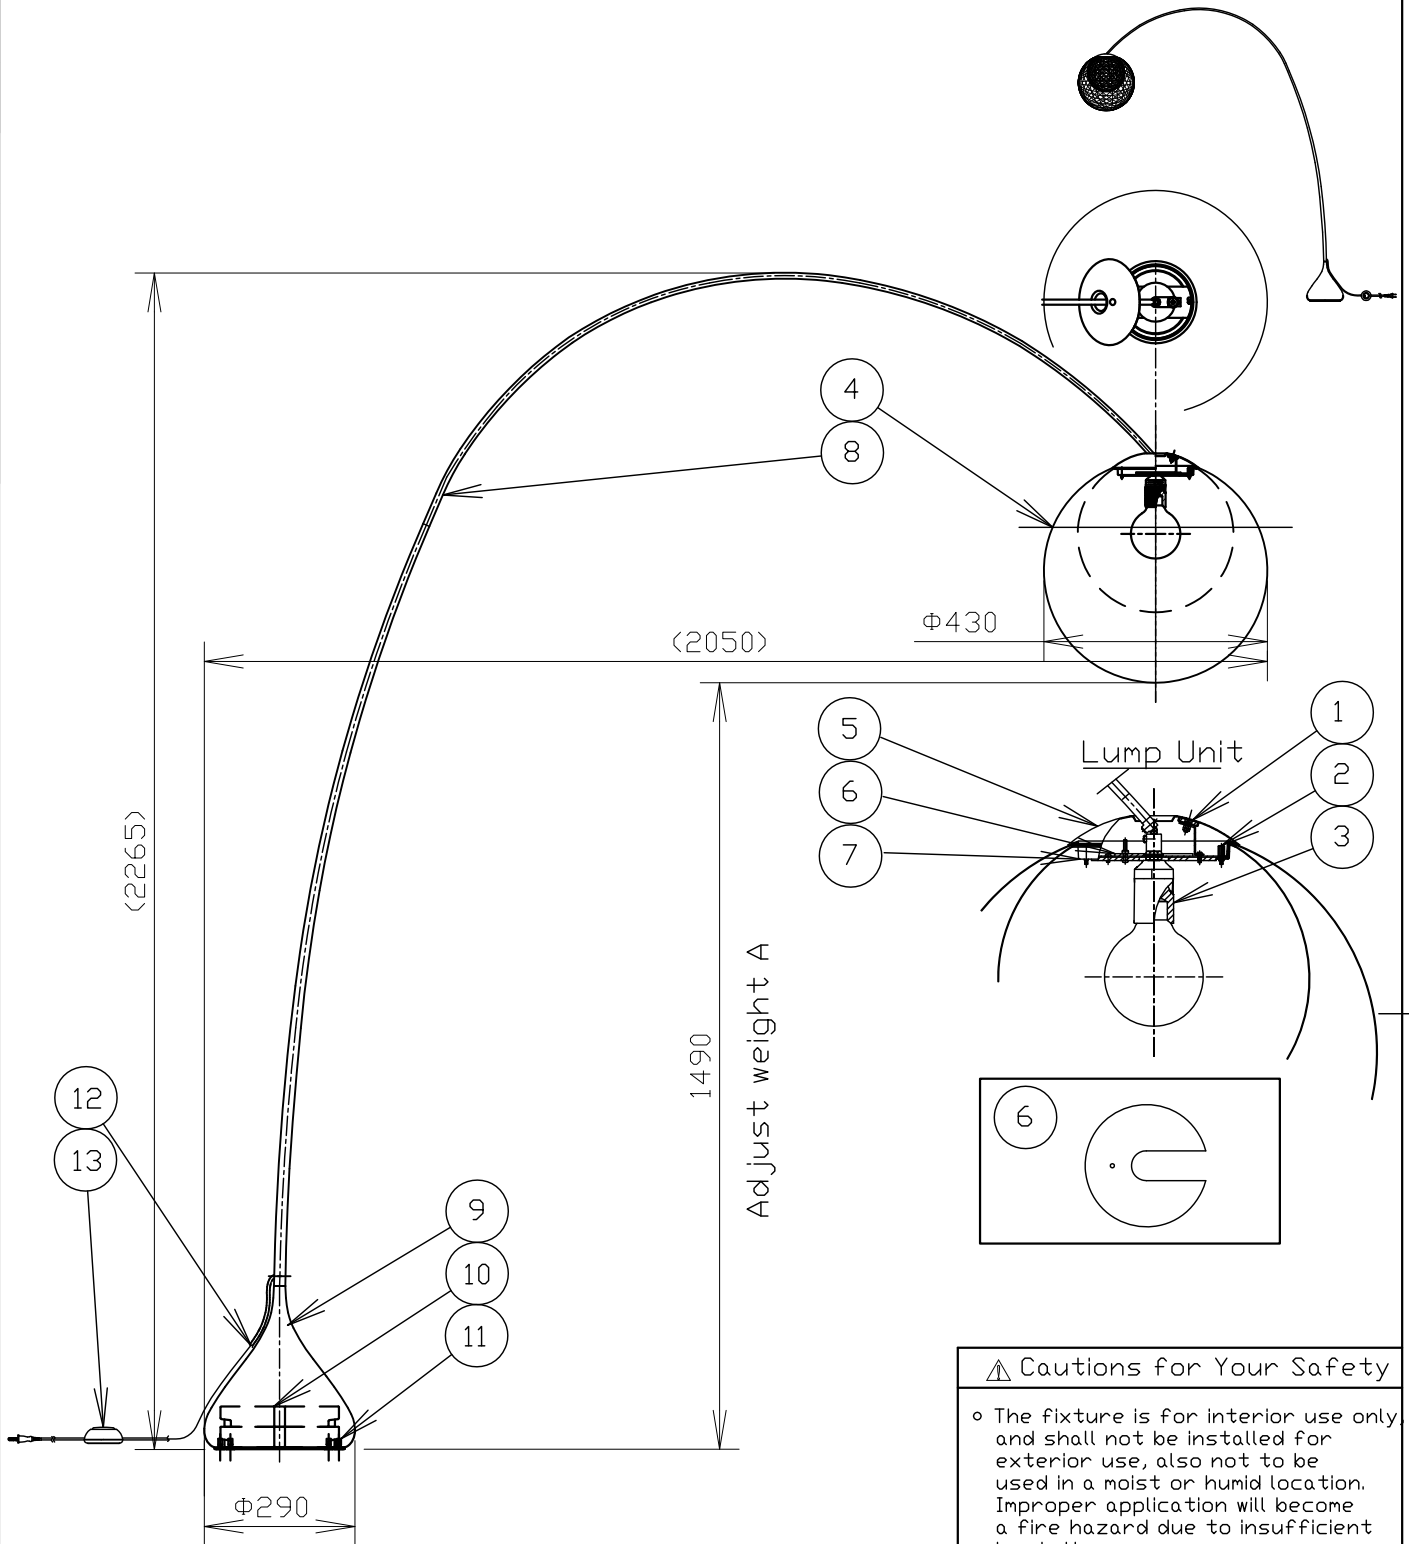

09.11.02 23.08.30

※ It is necessary to assemble two person.

⚠ Cautions for Your Safety

- The fixture is for interior use only, and shall not be installed for exterior use, also not to be used in a moist or humid location. Improper application will become a fire hazard due to insufficient insulation.
- Do not put the fixture on an unstable place. If so, there may be a risk of tumbling of the body or a fire hazard.
- Do not place the fixture close to curtains, paper, flammable or volatile materials. It may become a fire hazard.

13	Foot switch	—	1	Black painted	6	Weight A	SPC	2	Black painted	MODEL NAME	MAYUHANA MA BLACK Arch		
12	Cord with plug	VCTFK,PVC	1	Clear cord&plug L=2.5m	5	Cover	SPC	1	Black painted				
11	Holding screw	SUS	6	M3 L=10	4	Shade	Glassfiber+Plastic	2	Black	SUITABLE LAMP	220-240V E27 LED Bulb Max 13W×1		
10	Weight B	FC	2	Black painted	3	Socket	PBT	1	E27				
9	Base cover	AP	1	Black painted	2	Knurled screw	BsBM	2	M3 Black painted	COLOR	Black		
8	Arch pipe	Plastic	1	Black	1	Magnet	—	1					
7	Shade Fix plate	SPC	1	Black painted	No.	ARTECLE	M.T	QT.	REMARK	CATALOG No.	SE167B	MODEL No.	71SA-02K3-1B
PROTECTION		DR.	R&D	UNIT	mm	SCALE	—	WEIGHT	27 kg				