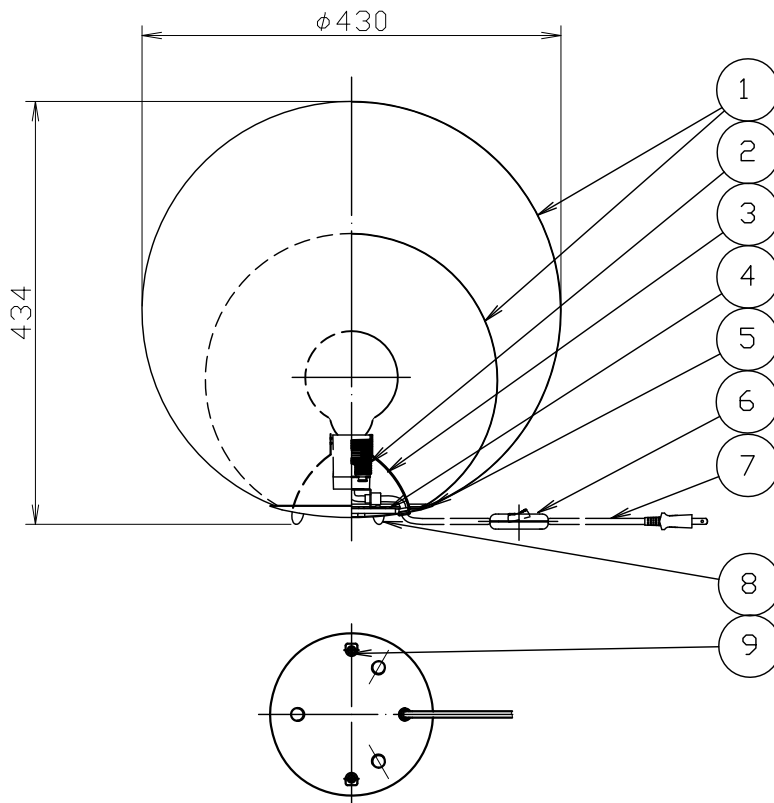

23.08.30

22.02.20

09.05.15

yamaqiwa

⚠ Cautions for Your Safety

- The fixture is for interior use only, and shall not be installed for exterior use, also not to be used in a moist or humid location. Improper application will become a fire hazard due to insufficient insulation.
- Do not put the fixture on an unstable place. If so, there may be a risk of tumbling of the body or a fire hazard.
- Do not place the fixture close to curtains, paper, flammable or volatile materials. It may become a fire hazard.

13					6	Manual switch	Plastic	1	Black	MODEL NAME	MAYUHANA MA BLACK Sphere Floor		
12					5	Body	SPC	1	Black painted				
11					4	Weight	SPC	1	Black painted				
10					3	Socket cover	A1P	1	Black painted	SUITABLE LAMP	220-240V E27 LED Bulb Max 8Wx1		
9	Holding screw	SUS	2	M4 L=12	2	Socket	Plastic	1	E27				
8	Leg	PVC	3	Black	1	Shade	Glassfiber+Plastic	2	Black	COLOR	Black		
7	Cord	—	1	Black	No.	ARTECLE	M.T	QT.	REMARK	CATALOG No.	SE164B	MODEL No.	71SD-17K2-1B
PROJECTION		DR.	R&D	UNIT	mm	SCALE	—	WEIGHT	0.8 kg				

*The specifications and appearance of this product are subject to change without notice for improvement. Please note and understand.