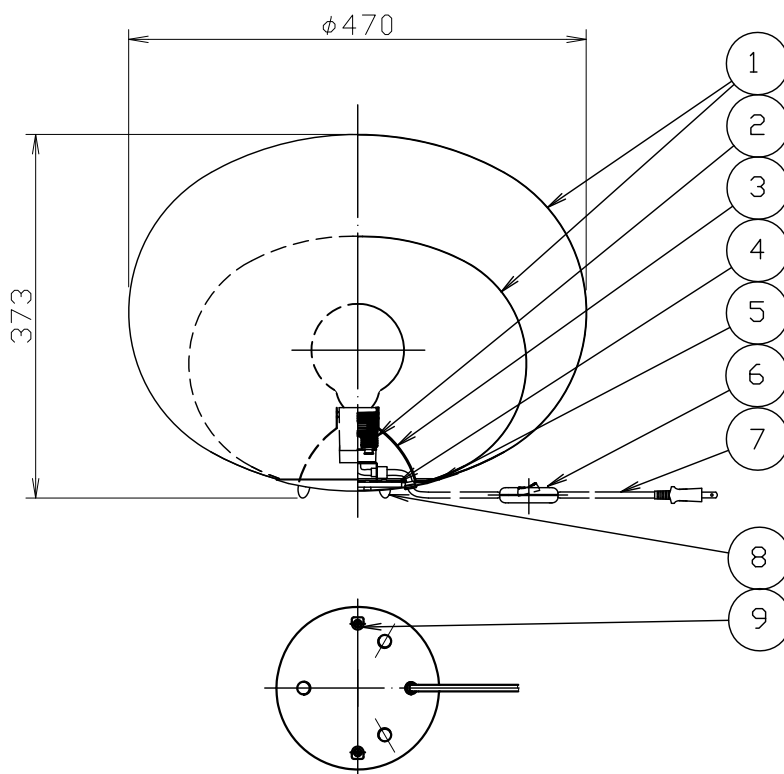

09.05.15 23.08.30