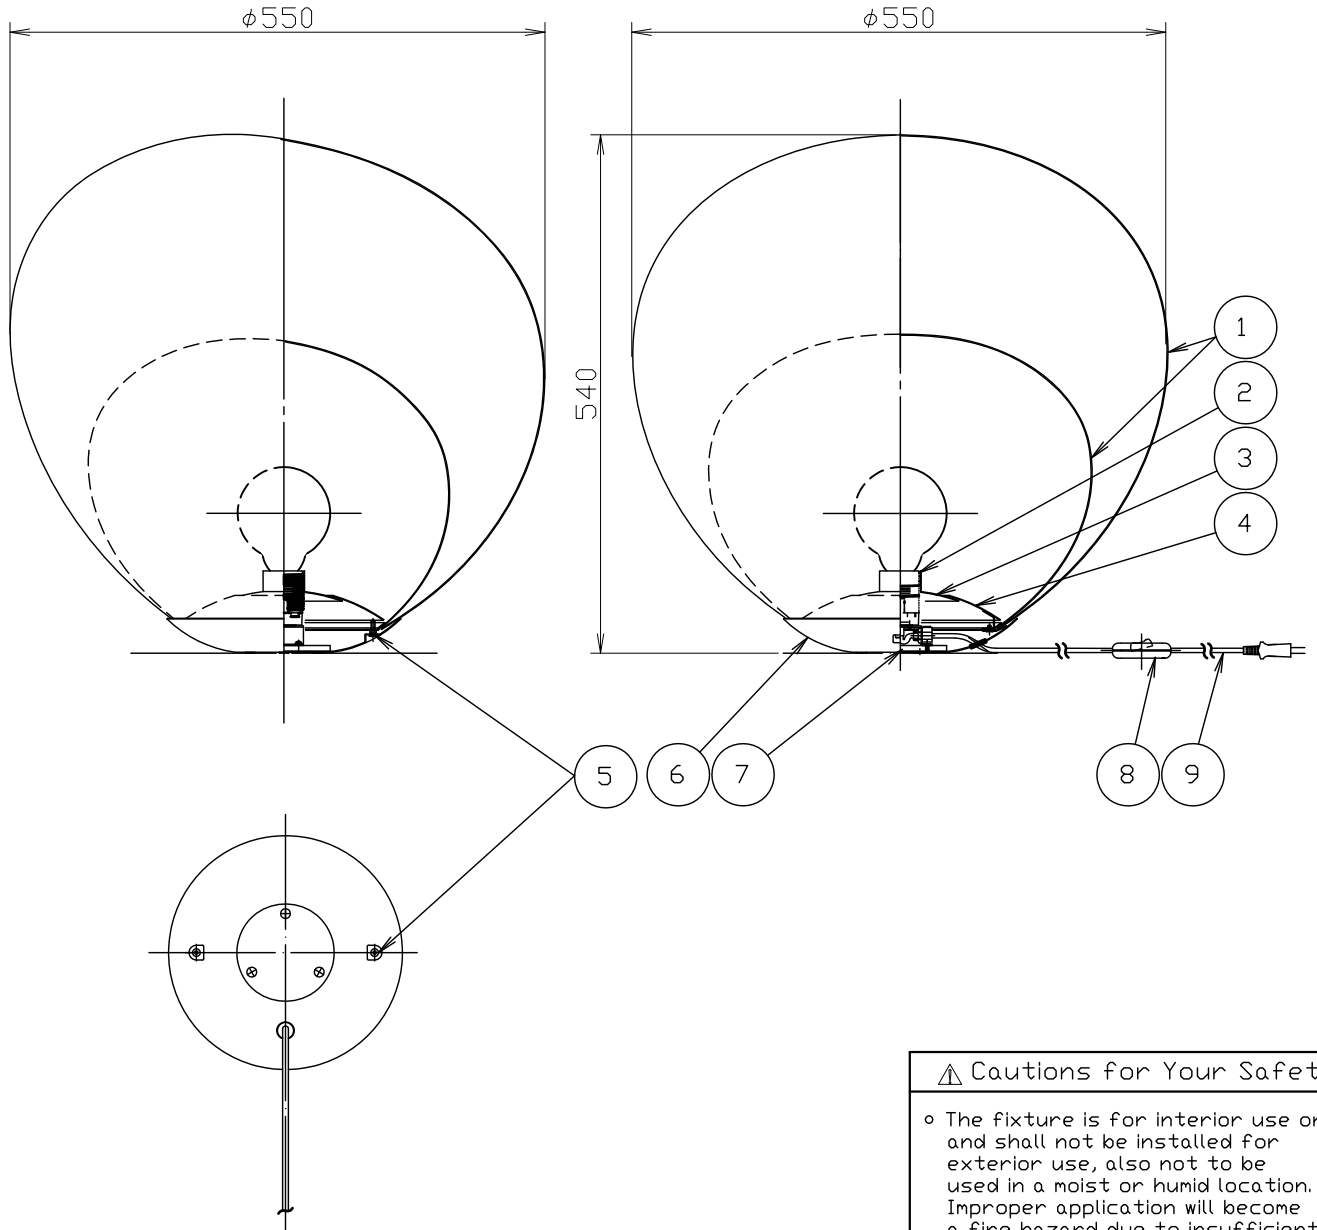

23.08.30

22.02.20

⚠ Cautions for Your Safety

- The fixture is for interior use only, and shall not be installed for exterior use, also not to be used in a moist or humid location. Improper application will become a fire hazard due to insufficient insulation.
- Do not put the fixture on an unstable place. If so, there may be a risk of tumbling of the body or a fire hazard.
- Do not place the fixture close to curtains, paper, flammable or volatile materials. It may become a fire hazard.

13					6	Body	SPC	1	White painted	MODEL NAME	MAYUHANA MA BLACK		
12					5	Holding screw	SUS	2	M4 L=12		Yugami		
11					4	Decorative cover	AP	1	White painted		SUITABLE LAMP	220-240V E27 LED Bulb	
10					3	Socket cover	AP	1	White painted	Max 8Wx1			
9	Cord	—	1	White	2	Socket	Plastic	1	E27	COLOR	Black		
8	Manual switch	Plastic	1	White	1	Shade	Glassfiber+Plastic	2	White		CATALOG No.	SE162B	MODEL No.
7	Weight	SPC	1	White painted	No.	ARTECLE	M.T	QT.	REMARK				
PROJECTION		DR.	R&D	UNIT	mm	SCALE	—	WEIGHT	1.5 kg				