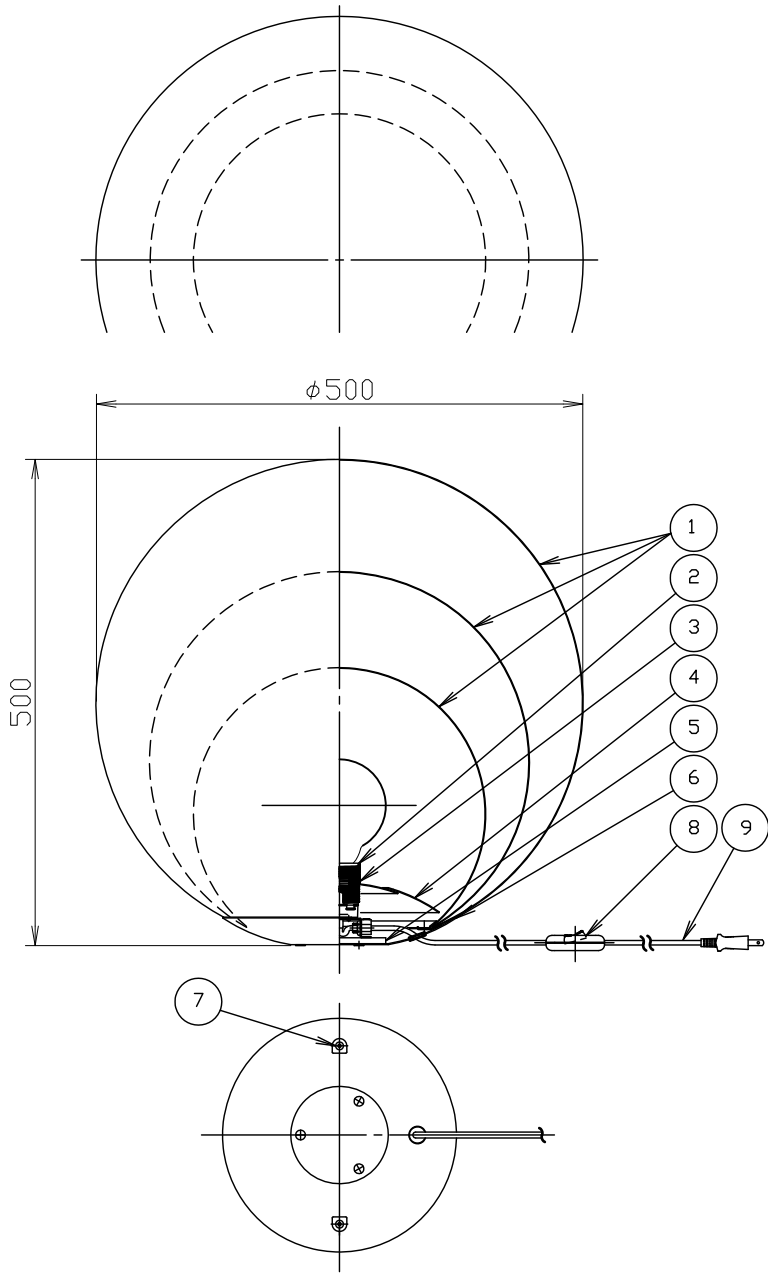

23.08.30

22.02.20

⚠ Cautions for Your Safety

- The fixture is for interior use only, and shall not be installed for exterior use, also not to be used in a moist or humid location. Improper application will become a fire hazard due to insufficient insulation.
- Do not put the fixture on an unstable place. If so, there may be a risk of tumbling of the body or a fire hazard.
- Do not place the fixture close to curtains, paper, flammable or volatile materials. It may become a fire hazard.

13					6	Body	SPC	1	Black painted	MODEL NAME	MAYUHANA MA BLACK		
12					5	Weight	SPC	1	Black painted		Mie Floor		
11					4	Decorative cover	AP	1	Black painted		SUITABLE LAMP	220-240V E27 LED Bulb	
10					3	Sokect cover	AP	1	Black painted	Max 8Wx1			
9	Cord	—	1	Black	2	Sokect	Plastic	1	E27	COLOR	Black		
8	Manual switch	Plastic	1	Black	1	Shade	Glassfiber+Plastic	3	Black	CATALOG No.	SE161B	MODEL No.	71SD-14K0-1B
7	Holding screw	SUS	2	M4 L=12	No.	ARTECLE	M.T	QT.	REMARK				
PROJECTION		DR.	R&D	UNIT	mm	SCALE	—	WEIGHT	1.6 kg				