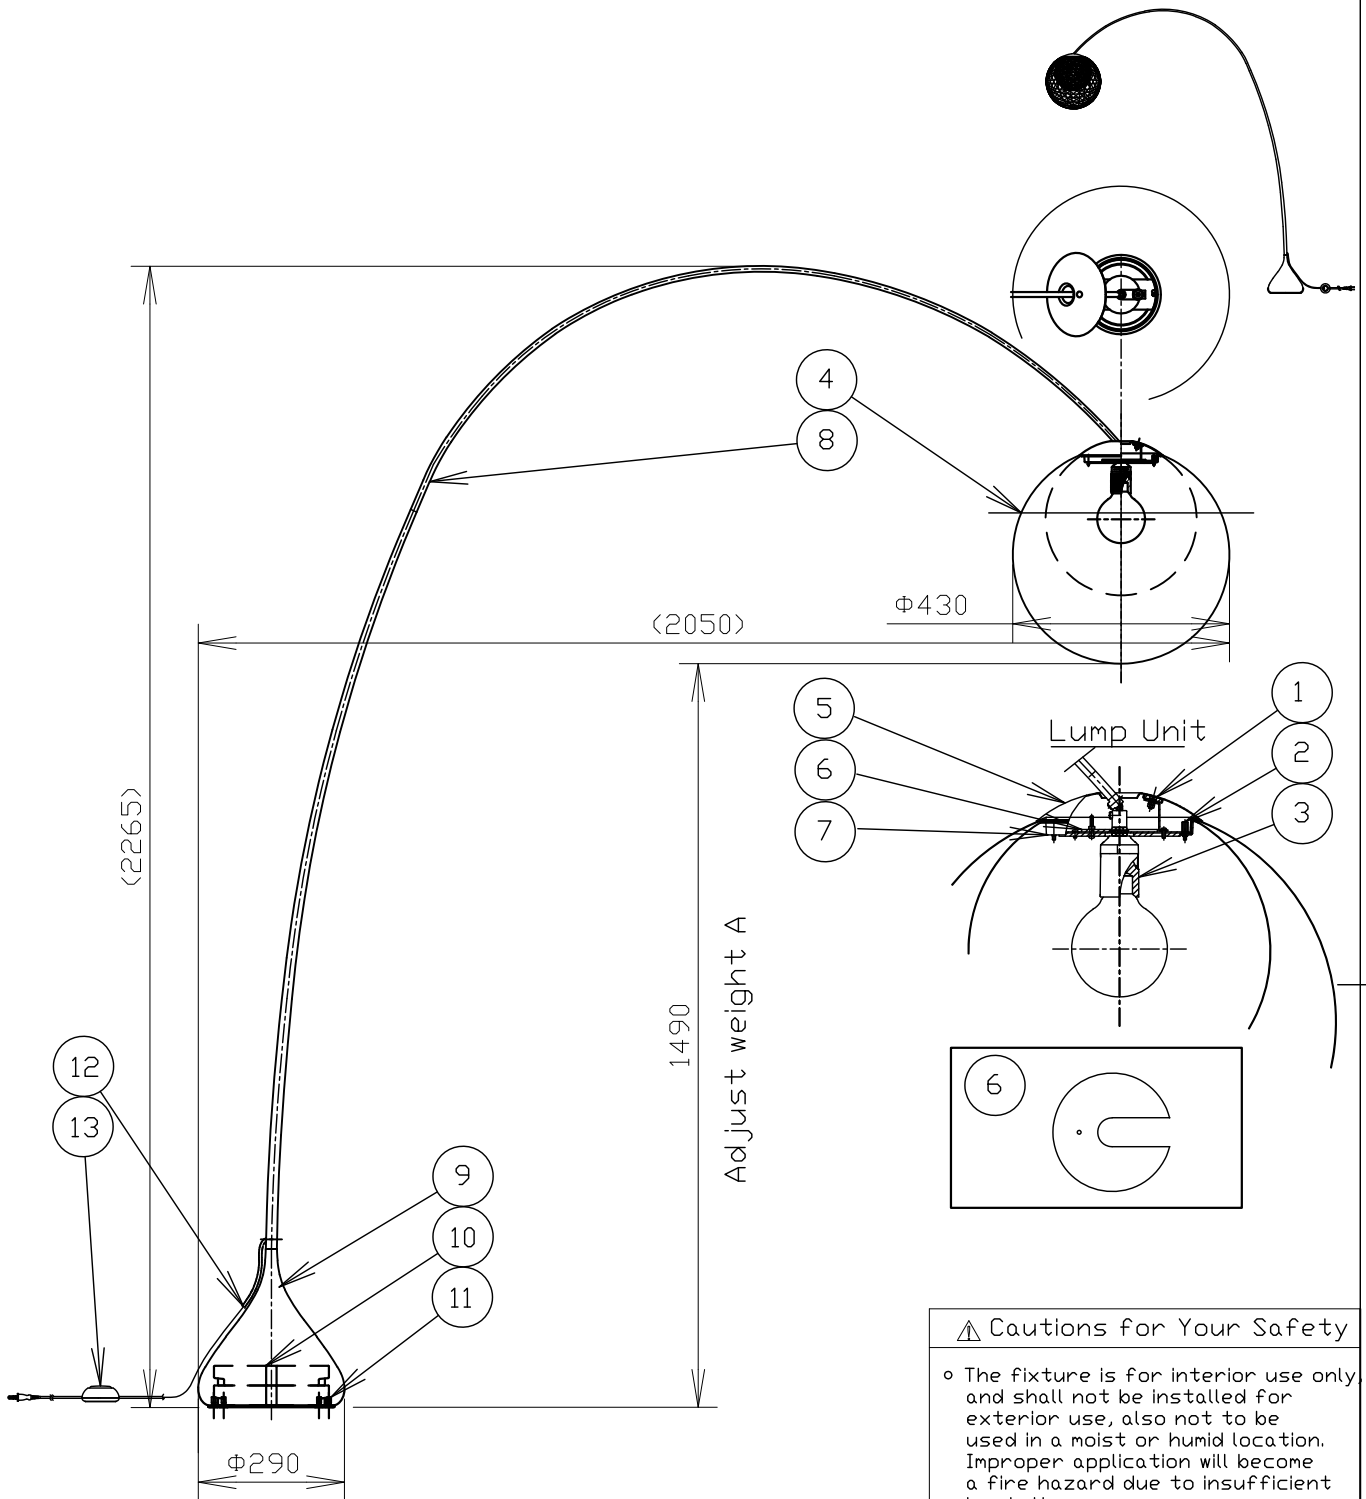

09.11.02 23.08.30

※ It is necessary to assemble two person.

⚠ Cautions for Your Safety

- The fixture is for interior use only and shall not be installed for exterior use, also not to be used in a moist or humid location. Improper application will become a fire hazard due to insufficient insulation.
- Do not put the fixture on an unstable place. If so, there may be a risk of tumbling of the body or a fire hazard.
- Do not place the fixture close to curtains, paper, flammable or volatile materials. It may become a fire hazard.

13	Foot switch	—	1	White painted	6	Weight A	SPC	2	White painted	MODEL NAME	MAYUHANA2 FLOOR STAND
12	Cord with plug	VCTFK,PVC	1	Clear cord&plug L=2.5m	5	Cover	SPC	1	White painted		
11	Holding screw	SUS	6	M3 L=10	4	Shade	ガラスファイバ- +樹脂	2	White	SUITABLE LAMP	220-240V E27 LED Bulb Max 13W×1
10	Weight B	FC	2	Black painted	3	Socket	PBT	1	E26		
9	Base cover	AP	1	White painted	2	ローレットねじ	B5BM	2	M3 White painted	COLOR	
8	Arch pipe	樹脂	1	White	1	Magnet	—	1			
7	Shade Fix plate	SPC	1	White painted	No.	ARTECLE	M.T	QT.	REMARK	CATALOG No.	SE144
PROTECTION		DR.	R&D	UNIT	mm	SCALE	—	WEIGHT	27 kg		