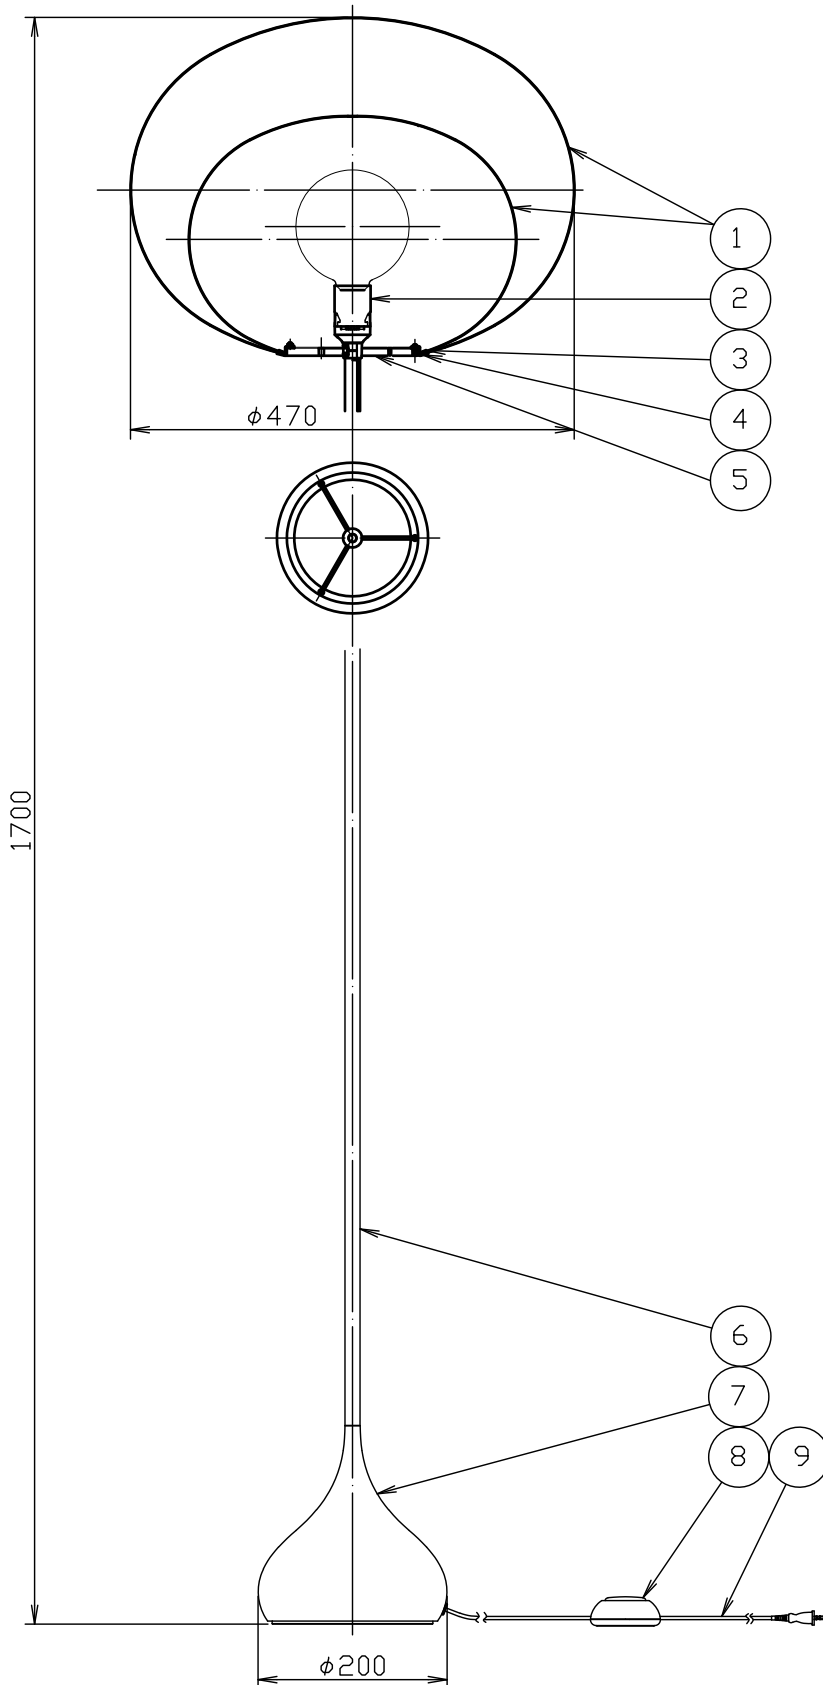

09.05.18 23.08.30

09.05.18

⚠ Cautions for Your Safety

- The fixture is for interior use only, and shall not be installed for exterior use, also not to be used in a moist or humid location. Improper application will become a fire hazard due to insufficient insulation.
- Do not put the fixture on an unstable place. If so, there may be a risk of tumbling of the body or a fire hazard.
- Do not place the fixture close to curtains, paper, flammable or volatile materials. It may become a fire hazard.

13					6	Support pipe	SPC	1	White painted	MODEL NAME	MAYUHANA2 FLOOR STAND			
12					5	Hub body	ADC	1	White painted		SUITABLE LAMP	220-240V E27 LED Bulb		
11					4	Holding ring	SPC	1	White painted			Max 8W×1		
10					3	Fixing ring	SPC	1	White painted		COLOR			
9	Cord	—	1	White	2	Solect	Plastic	1	E27	CATALOG No.	SE142	MODEL No.	71SA-03K0-10	
8	Foot switch	Plastic	1	White	1	Shade	Glassfiber+Plastic	2	White					
7	Base cover	SPC	1	White painted	No.	ARTECLE	M.T	QT.	REMARK					
PROTECTION		DR.	R&D	UNIT	mm	SCALE	—	WEIGHT	5.4 kg					