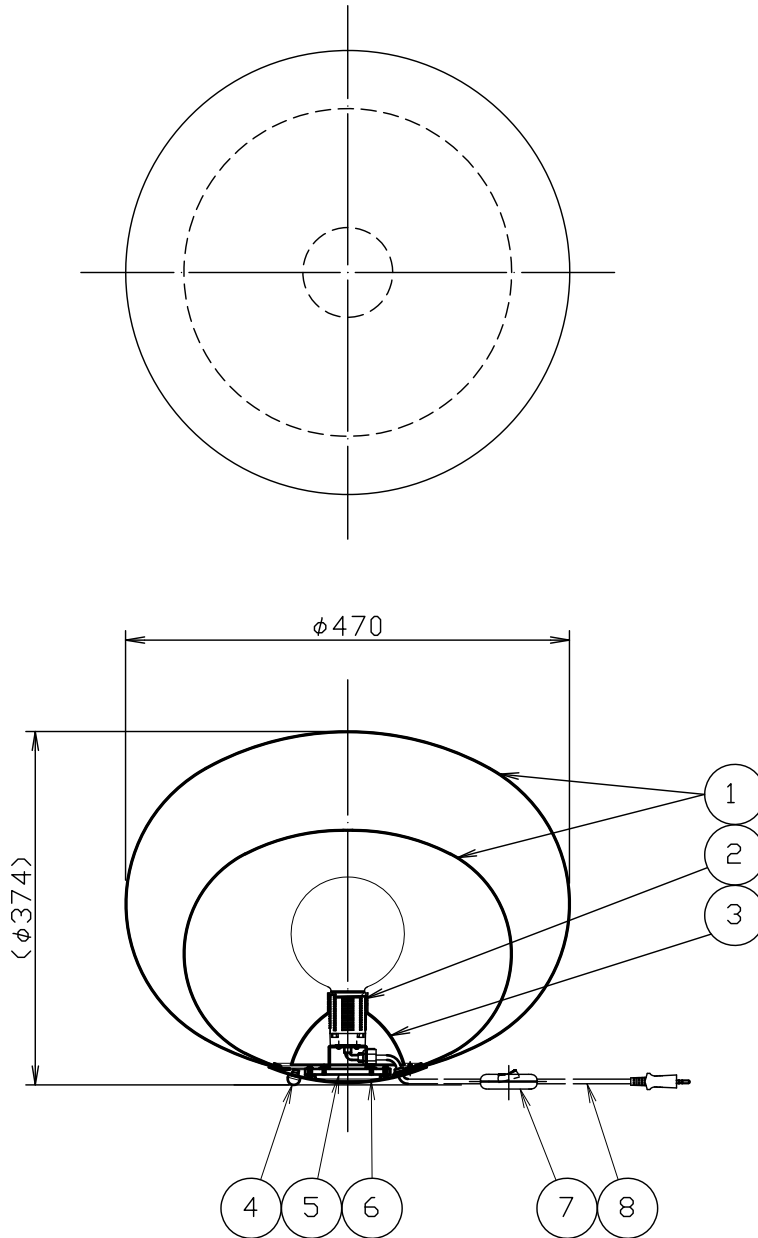

09.05.15 23.08.30

09.05.15

⚠ Cautions for Your Safety

- The fixture is for interior use only, and shall not be installed for exterior use, also not to be used in a moist or humid location. Improper application will become a fire hazard due to insufficient insulation.
- Do not put the fixture on an unstable place. If so, there may be a risk of tumbling of the body or a fire hazard.
- Do not place the fixture close to curtains, paper, flammable or volatile materials. It may become a fire hazard.

13				6	Body	SPC	1	White painted	MODEL NAME	MAYUHANA2 STAND			
12				5	Weight	SPC	1	White painted					
11				4	Leg	PVC	3	White					
10				3	Socket cover	A1P	1	White painted	SUITABLE LAMP	220-240V E27 LED Bulb Max 8W×1			
9				2	Socket	Plastic	1	E27					
8	Cord		1	White	1	Shade		Glassfiber+Plastic	COLOR				
7	Manual switch	Plastic	1	White	No.	ARTECLE	M.T	QT.		REMARK			
										CATALOG No.	SE141	MODEL No.	71SD-37K5-10
DR. R&D UNIT				SCALE	WEIGHT		0.8 kg						

*The specifications and appearance of this product are subject to change without notice for improvement. Please note and understand.