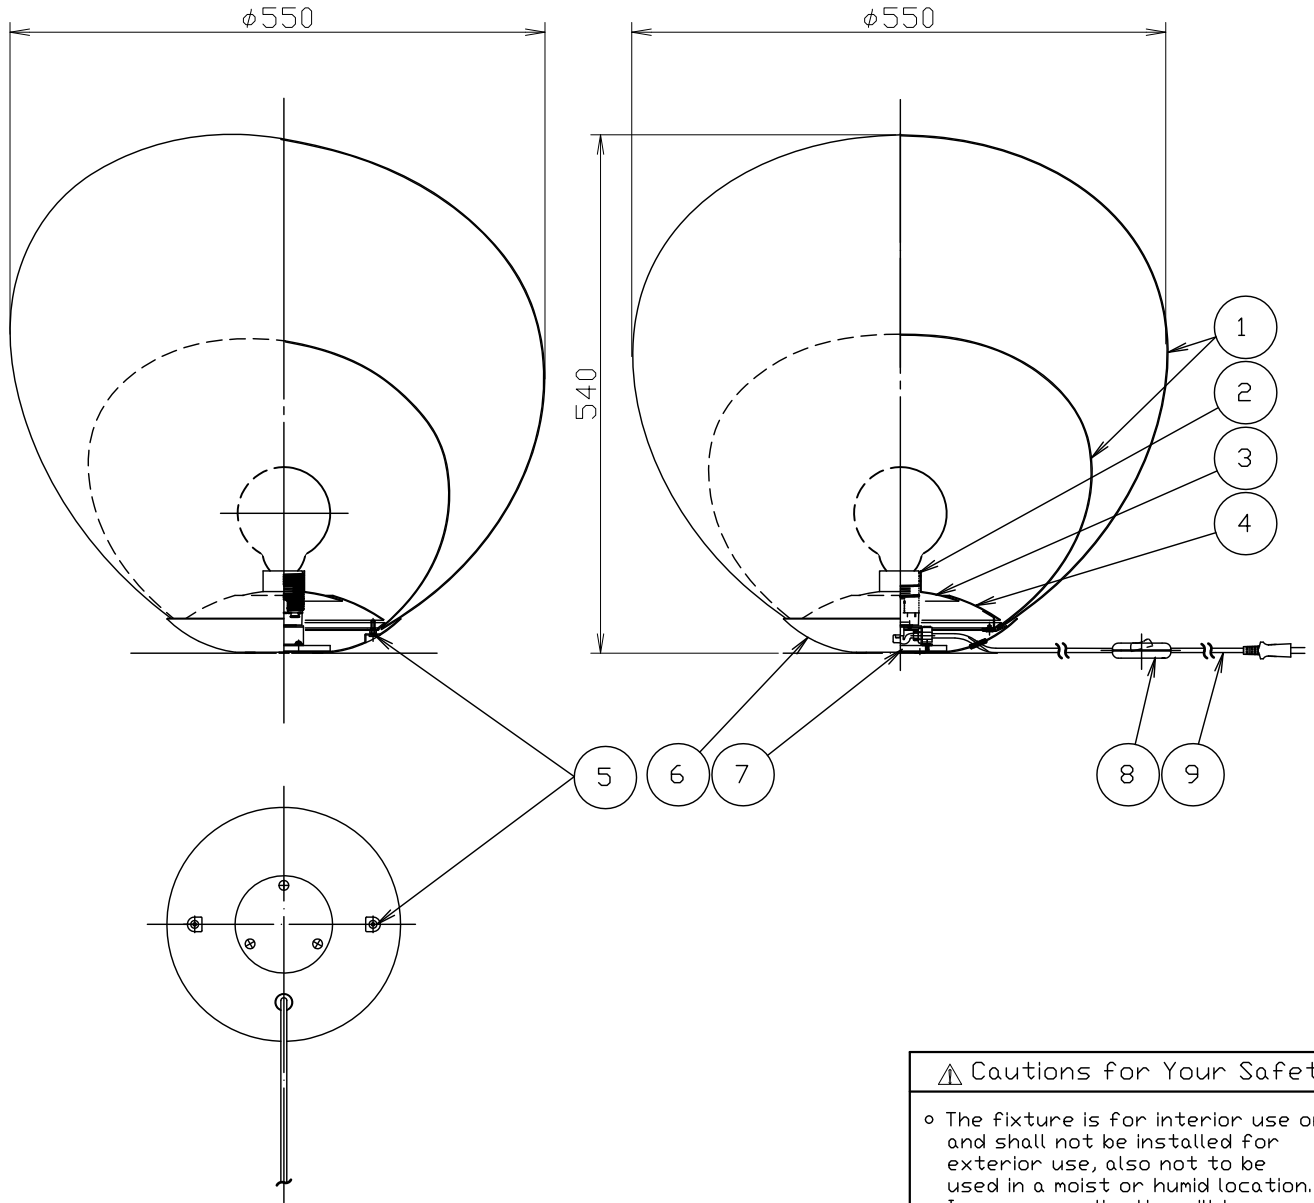

23.08.30

22.02.20

⚠ Cautions for Your Safety

- The fixture is for interior use only, and shall not be installed for exterior use, also not to be used in a moist or humid location. Improper application will become a fire hazard due to insufficient insulation.
- Do not put the fixture on an unstable place. If so, there may be a risk of tumbling of the body or a fire hazard.
- Do not place the fixture close to curtains, paper, flammable or volatile materials. It may become a fire hazard.

13					6	Body	SPC	1	White painted	MODEL NAME	MAYUHANA		
12					5	Holding screw	SUS	2	M4 L=12		Yugami		
11					4	Decorative cover	AP	1	White painted		SUITABLE LAMP	220-240V E27 LED Bulb	
10					3	Socket cover	AP	1	White painted	Max 8Wx1			
9	Cord	—	1	White	2	Socket	Plastic	1	E27	COLOR	White		
8	Manual switch	Plastic	1	White	1	Shade	Glassfiber+Plastic	2	White		CATALOG No.	SE121	MODEL No.
7	Weight	SPC	1	White painted	No.	ARTECLE	M.T	QT.	REMARK				
PROJECTION		DR.	R&D	UNIT	mm	SCALE	—	WEIGHT	1.5 kg				