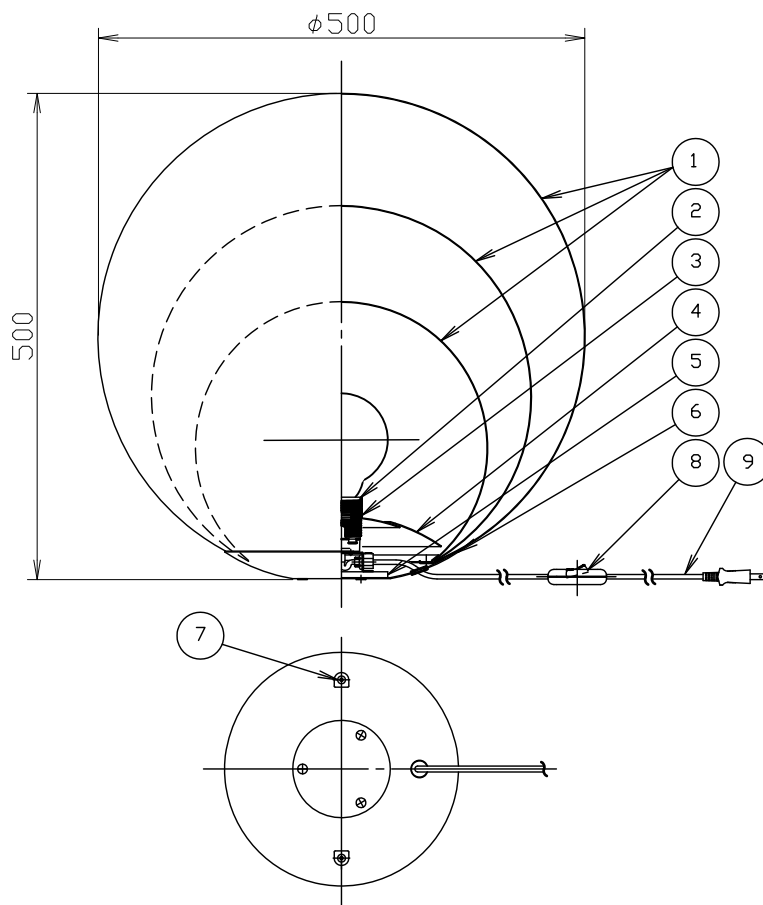

23.08.30

22.02.20

⚠ Cautions for Your Safety

- The fixture is for interior use only, and shall not be installed for exterior use, also not to be used in a moist or humid location. Improper application will become a fire hazard due to insufficient insulation.
- Do not put the fixture on an unstable place. If so, there may be a risk of tumbling of the body or a fire hazard.
- Do not place the fixture close to curtains, paper, flammable or volatile materials. It may become a fire hazard.

13					6	Body	SPC	1	White painted	MODEL NAME	MAYUHANA		
12					5	Weight	SPC	1	White painted		Mie Floor		
11					4	Decorative cover	AP	1	White painted		SUITABLE LAMP	220-240V E27 LED Bulb	
10					3	Socket cover	AP	1	White painted	Max 8Wx1			
9	Cord	—	1	White	2	Socket	Plastic	1	E27	COLOR	White		
8	Manual switch	Plastic	1	White	1	Shade	Glassfiber+Plastic	3	White		CATALOG No.	SE120	MODEL No.
7	Holding screw	SUS	2	M4 L=12	No.	ARTECLE	M.T	QT.	REMARK				
PROJECTION		DR.	R&D	UNIT	mm	SCALE	—	WEIGHT	1.6 kg				