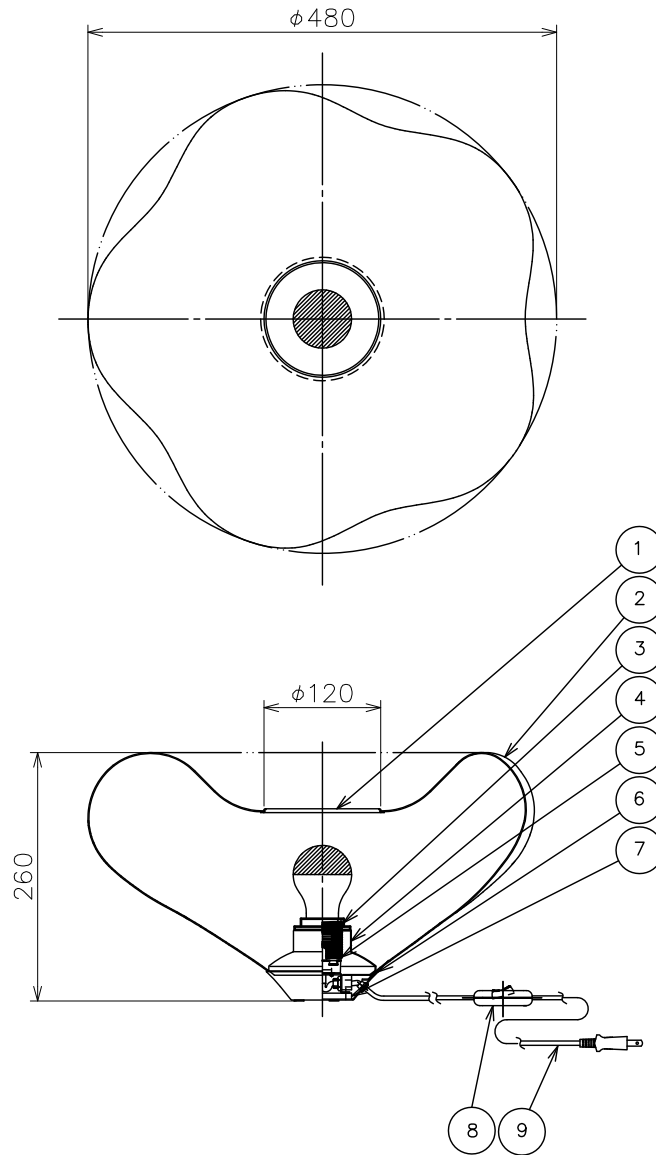

23.08.30

22.02.20

⚠ Cautions for Your Safety

- The fixture is for interior use only, and shall not be installed for exterior use, also not to be used in a moist or humid location. Improper application will become a fire hazard due to insufficient insulation.
- Do not put the fixture on an unstable place. If so, there may be a risk of tumbling of the body or a fire hazard.
- Do not place the fixture close to curtains, paper, flammable or volatile materials. It may become a fire hazard.

13					6	Body	SPC	1	White painted	MODEL NAME	MAYUHANA Goben Small
12					5	Solect	PBT	1	E27		
11					4	Solect cover	AP	1	White painted		
10					3	Holding ring	Nylon	1	White	SUITABLE LAMP	220-240V E27 LED Mirror Bulb Max 8Wx1
9	Cord		1	White	2	Shade	Glassfiber + Plastic	1	White		
8	Manual switch	Plastic	1	White	1	Shade ring	AP	1	White	COLOR	White
7	Weight	SPC	1	White painted	No.	ARTECLE	M.T	QT.	REMARK	CATALOG No.	SE119
PROTECTION		DR.	R&D	UNIT	mm	SCALE	—	WEIGHT	0.8 kg	MODEL No.	71SD-34K3-10

※The specifications and appearance of this product are subject to change without notice for improvement. Please note and understand.