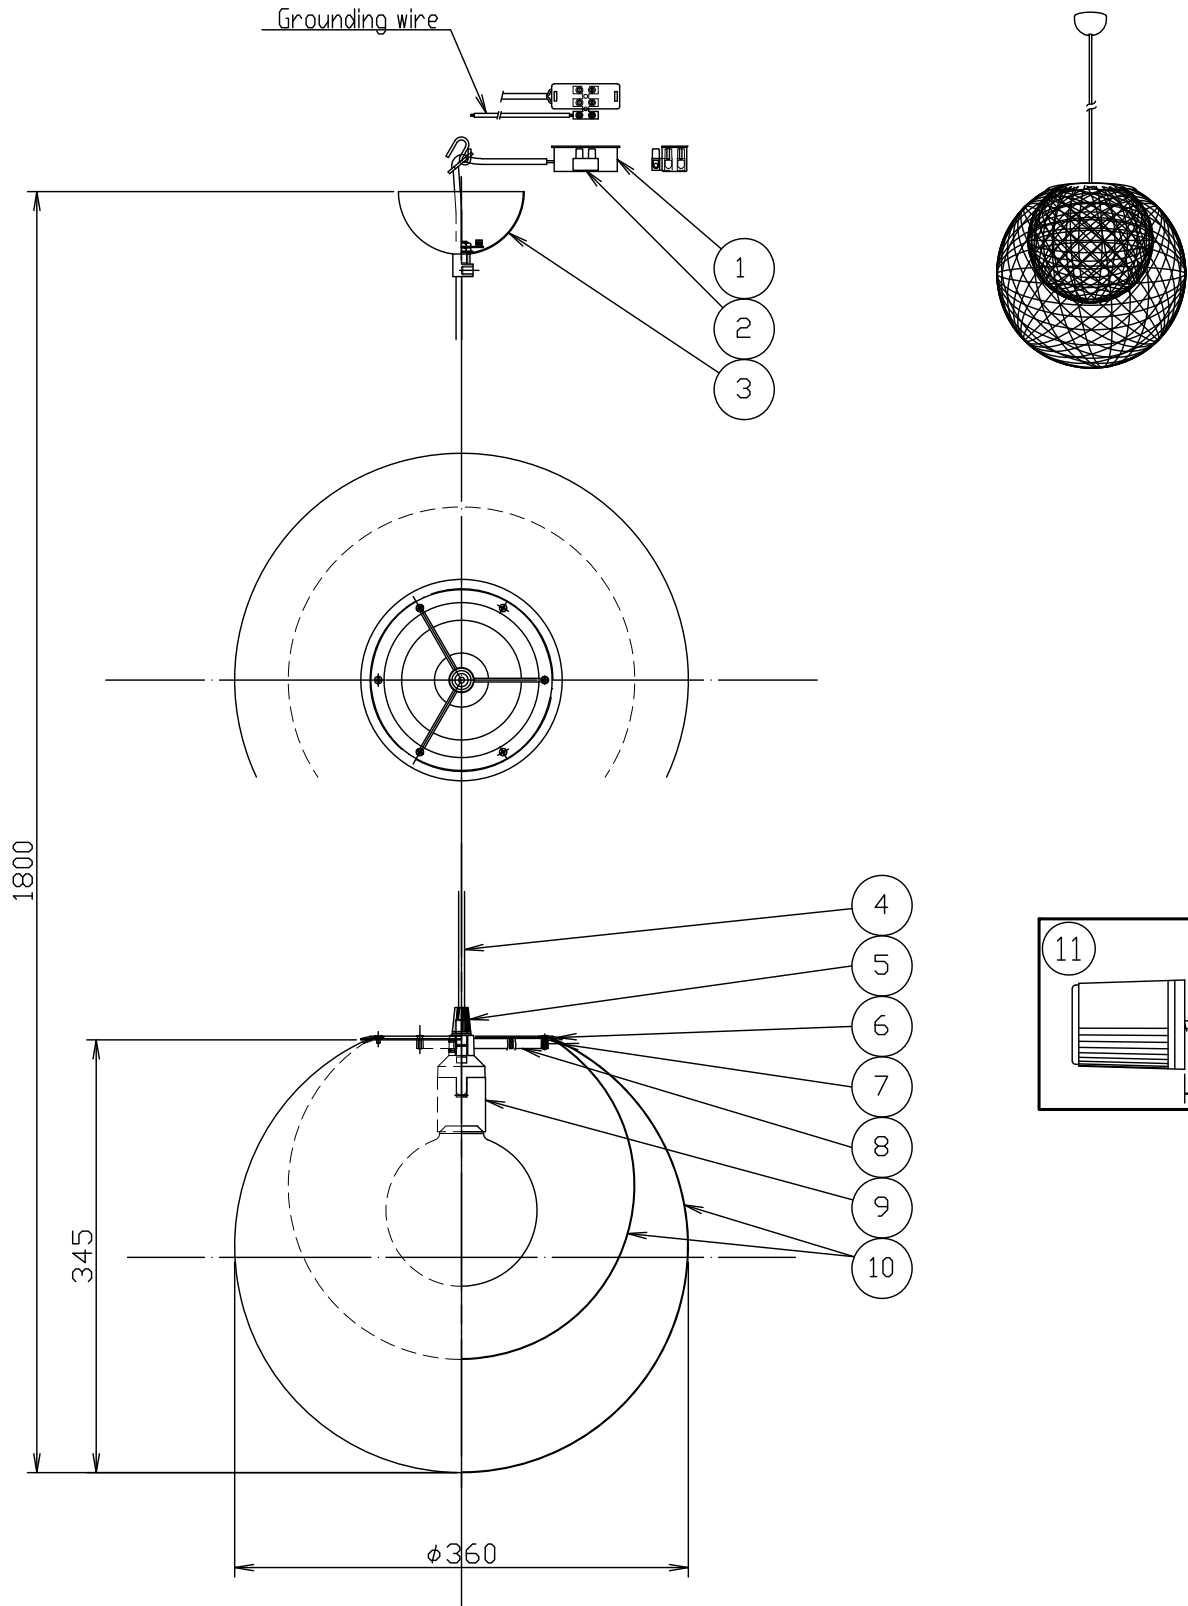

230829

180727

160728

13				6	Fixing ring	SPC	1	White painted	MODEL NAME	MAYUHANA Mini Pendant	
12				5	Cable clamp	Plastic	1	STEAB 5110			
11	Cord hanger	Plastic	1	White	4	Cord	—	1	clear	SUITABLE LAMP	220-240V E27 LED Bulb Max 8W×1
10	Shade	Glassfiber +Plastic	2	White	3	Frange	SPC	1	White painted		
9	Solect	Plastic	1	E27	2	Terminal block	Plastic	1			
8	Hub body	ADC	1	White painted	1	Terminal block protection	Plastic	1	STEAB 5290	COLOR	
7	Holding ring	SPC	1	White painted	No.	ARTECLE	M.T	QT.	REMARK	CATALOG No.	PE124
										MODEL No.	71PC-17K3-10
PROTECTION		DR. 開発	UNIT	mm	SCALE	—	WEIGHT	0.7	kg		