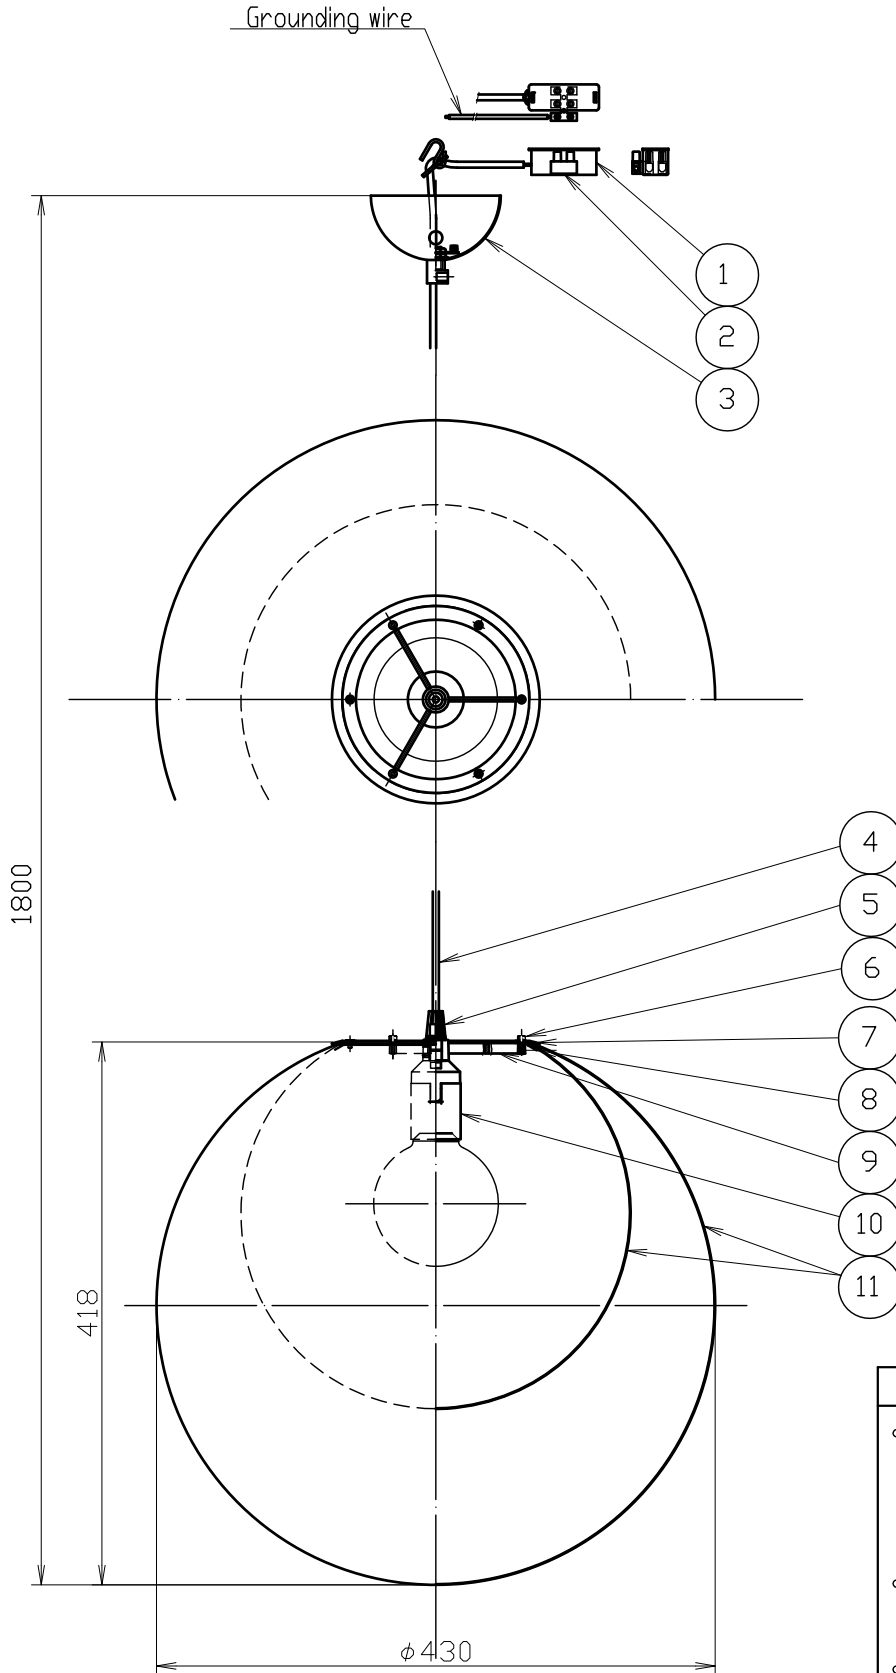

09.05.18 23.08.29

⚠ Cautions for Your Safety

- The fixture is for interior use only, and shall not be installed for exterior use, also not to be used in a moist or humid location. Improper application will become a fire hazard due to insufficient insulation.
- Do not put the fixture on an unstable place. If so, there may be a risk of tumbling of the body or a fire hazard.
- Do not place the fixture close to curtains, paper, flammable or volatile materials. It may become a fire hazard.

13					6	Knurled Nut	BsBM	3	Black painted	MODEL NAME	MAYUHANA MA BLACK Sphere Pendant
12					5	Cable clamp	Plastic	1	STEAB 5110		
11	Shade	Glass fiber + Plastic	2	Black	4	Cord	—	1	clear	SUITABLE LAMP	220-240V E27 LED Bulb Max 13Wx1
10	Solect	Plastic	1	E27	3	Frange	SPC	1	Black painted		
9	Hub body	ADC	1	Black painted	2	Terminal block	Plastic	1		COLOR	Black
8	Holding ring	SPC	1	Black painted	1	Terminal block protector	Plastic	1	STEAB 5290		
7	Fixing ring	SPC	1	Black painted	No.	ARTECLE	M.T	QT.	REMARK	CATALOG No.	PE123B
PROTECTION		DR.	R&D	UNIT	mm	SCALE	—	WEIGHT	0.7 kg	MODEL No.	71PC-07K7-1B