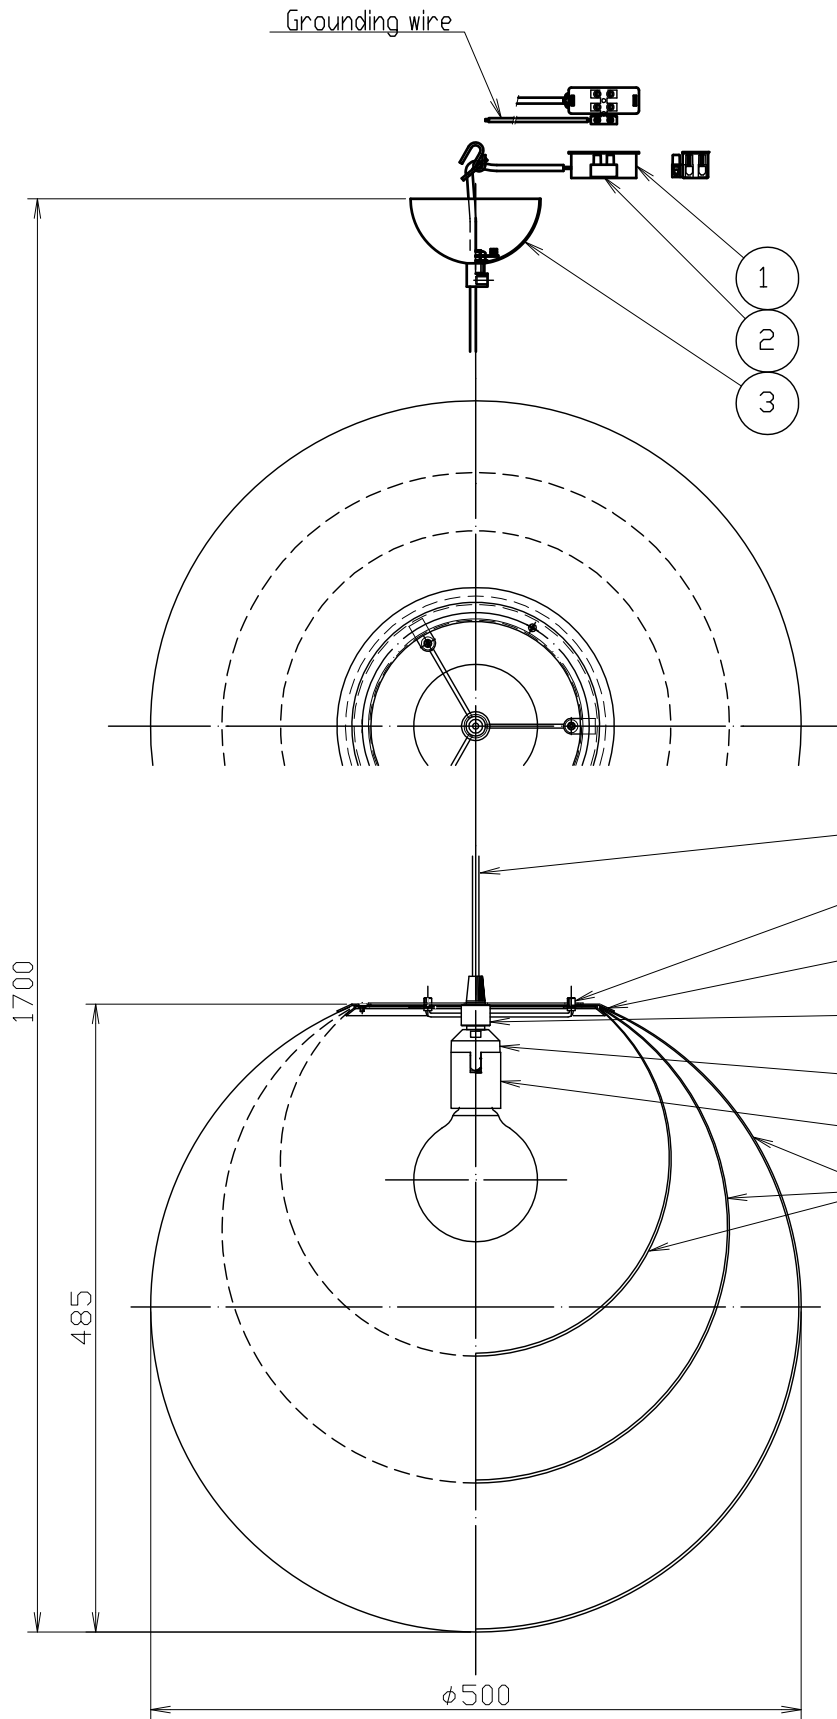

090610 23.08.29

220220

090610

⚠ Cautions for Your Safety

- The fixture is for interior use only, and shall not be installed for exterior use, also not to be used in a moist or humid location. Improper application will become a fire hazard due to insufficient insulation.
- Do not put the fixture on an unstable place. If so, there may be a risk of tumbling of the body or a fire hazard.
- Do not place the fixture close to curtains, paper, flammable or volatile materials. It may become a fire hazard.

13					6	Fixing ring	SPC	1	Black painted	MODEL NAME	MAYUHANA MA BLACK		
12					5	Knurled Nut	BsBM	3	Black painted		Mie Pendant		
11					4	Cord	—	1	clear	SUITABLE LAMP	220-240V E27 LED Bulb Lamp		
10	Shade	Glassfiber+Plastic	3	Black	3	Fringe	SPC	1	Black painted		Max 13 W x 1		
9	Socket	PET	1	E27 Black	2	Terminal block	Plastic	1		COLOR	Black		
8	Socket Holder	PA	1	Black	1	Terminal block protector	Plastic	1	STEAB 5290				
7	Hub body	BsBM	1	Black painted	No.	ARTECLE	M.T	QT.	REMARK	CATALOG No.	PE121B	MODEL No.	71PC-05K2-1B
PROTECTION		⚠	DR.	R&D	UNIT	mm	SCALE	—	WEIGHT	1.0	kg		