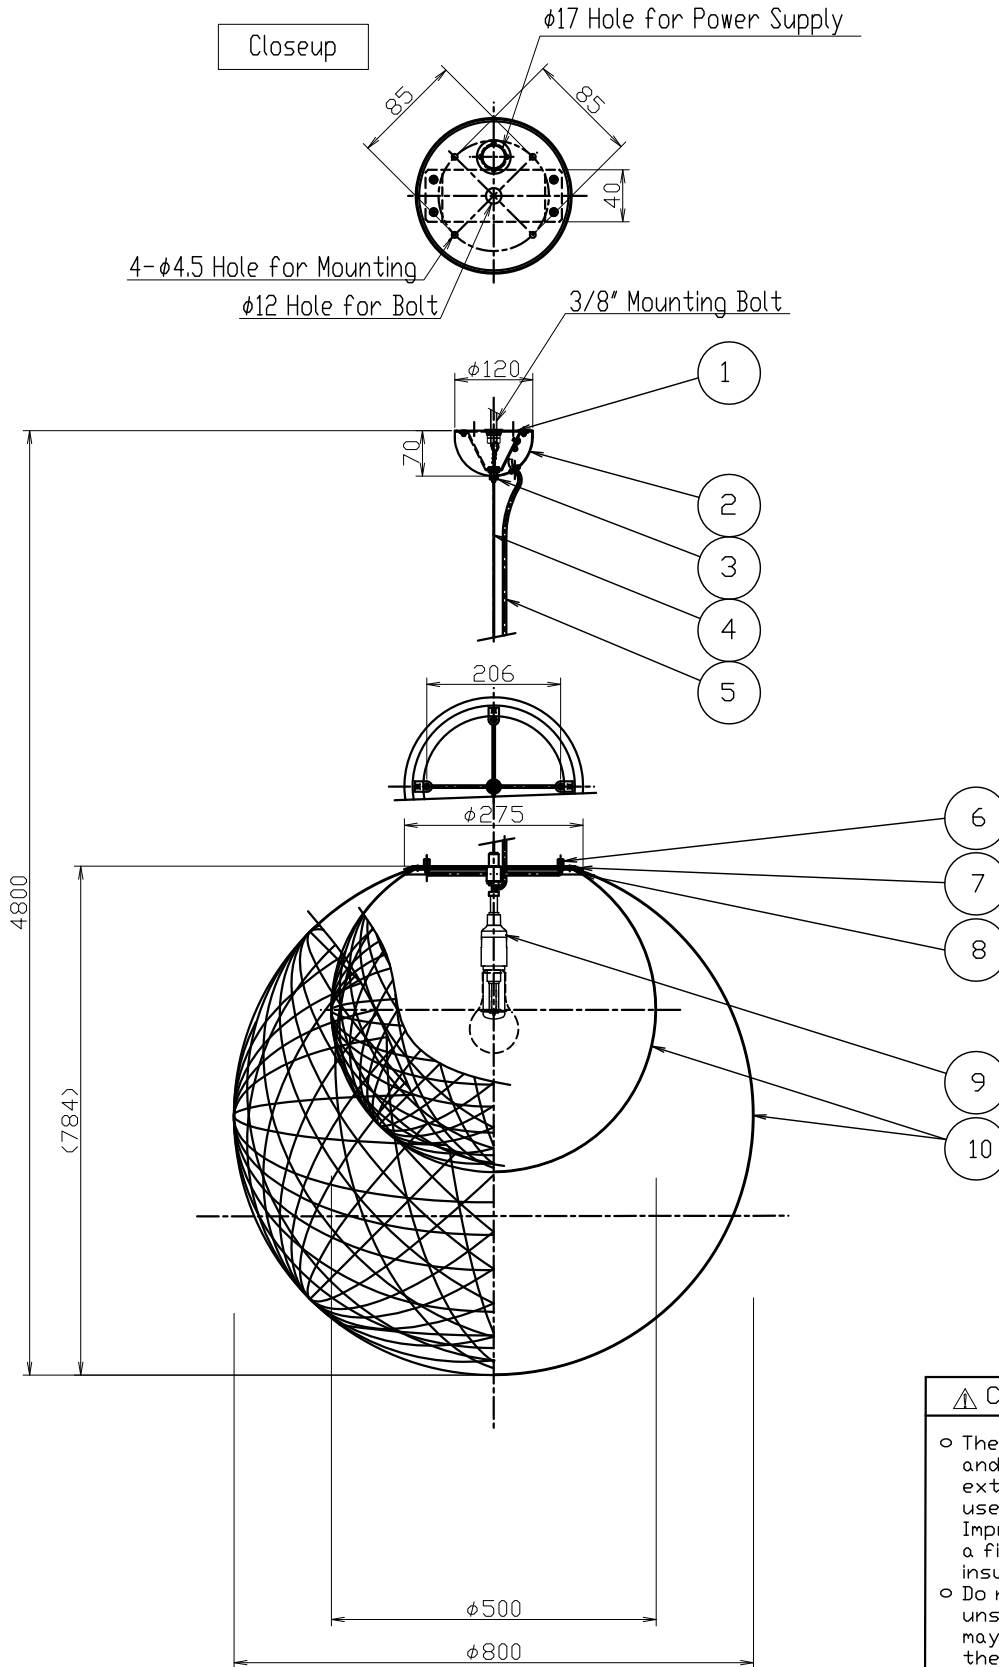

22.02.20 23.08.30

⚠ Cautions for Your Safety

- The fixture is for interior use only, and shall not be installed for exterior use, also not to be used in a moist or humid location. Improper application will become a fire hazard due to insufficient insulation.
- Do not put the fixture on an unstable place. If so, there may be a risk of tumbling of the body or a fire hazard.
- Do not place the fixture close to curtains, paper, flammable or volatile materials. It may become a fire hazard.

13					6	Knurled Nut	BsBM	4	M5 Black Painted	MODEL NAME	MAYUHANA MA BLACK		
12					5	Cord		1	Clear		Giant φ800		
11	Holding Screw	SWRH	4	Cromate Conversion	4	Wire	SUS	1	φ1.2	SUITABLE LAMP	220-240V E27 LED Bulb		
10	Shade	Glassfiber+Plastic	3	Black	3	Wire Adjuster	BsBM·ST	1	Chromium Plated		Max 18 W×1		
9	Solect	PET	1	E27 4A 250V	2	Frange	SPC	1	Black Painted	COLOR	Black		
8	Fixing Ring	SPC	1	Black Painted	1	Holding Plate	SPG	1	t=1.6				
7	Holding Ring	SPC	1	Black Painted	No.	ARTECLE	M.T	QT.	REMARK	CATALOG No.	PE120B	MODEL No.	80PC-07K6-1B
DR. R&D UNIT mm SCALE — WEIGHT 3.6 kg													

*The specifications and appearance of this product are subject to change without notice for improvement. Please note and understand.