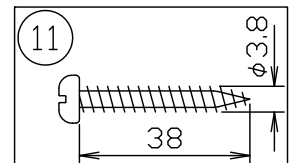

22.02.20 23.08.30

⚠ Cautions for Your Safety

- The fixture is for interior use only, and shall not be installed for exterior use, also not to be used in a moist or humid location. Improper application will become a fire hazard due to insufficient insulation.
- Do not put the fixture on an unstable place. If so, there may be a risk of tumbling of the body or a fire hazard.
- Do not place the fixture close to curtains, paper, flammable or volatile materials. It may become a fire hazard.

13					6	Knurled Nut	BsBM	4	M5 Black Painted	MODEL NAME	MAYUHANA MA BLACK		
12					5	Cord		1	Clear		Giant φ800		
11	Holding Screw	SWRH	4	Cromate Conversion	4	Wire	SUS	1	φ1.2	SUITABLE LAMP	220-240V E27 LED Bulb		
10	Shade	Glassfiber+Plastic	3	Black	3	Wire Adjuster	BsBM·ST	1	Chromium Plated		Max 18 W×1		
9	Solect	PET	1	E27 4A 250V	2	Frange	SPC	1	Black Painted	COLOR	Black		
8	Fixing Ring	SPC	1	Black Painted	1	Holding Plate	SPG	1	t=1.6				
7	Holding Ring	SPC	1	Black Painted	No.	ARTECLE	M.T	QT.	REMARK	CATALOG No.	PE120B	MODEL No.	80PC-07K6-1B
DR. R&D UNIT mm SCALE — WEIGHT 3.6 kg													

*The specifications and appearance of this product are subject to change without notice for improvement. Please note and understand.