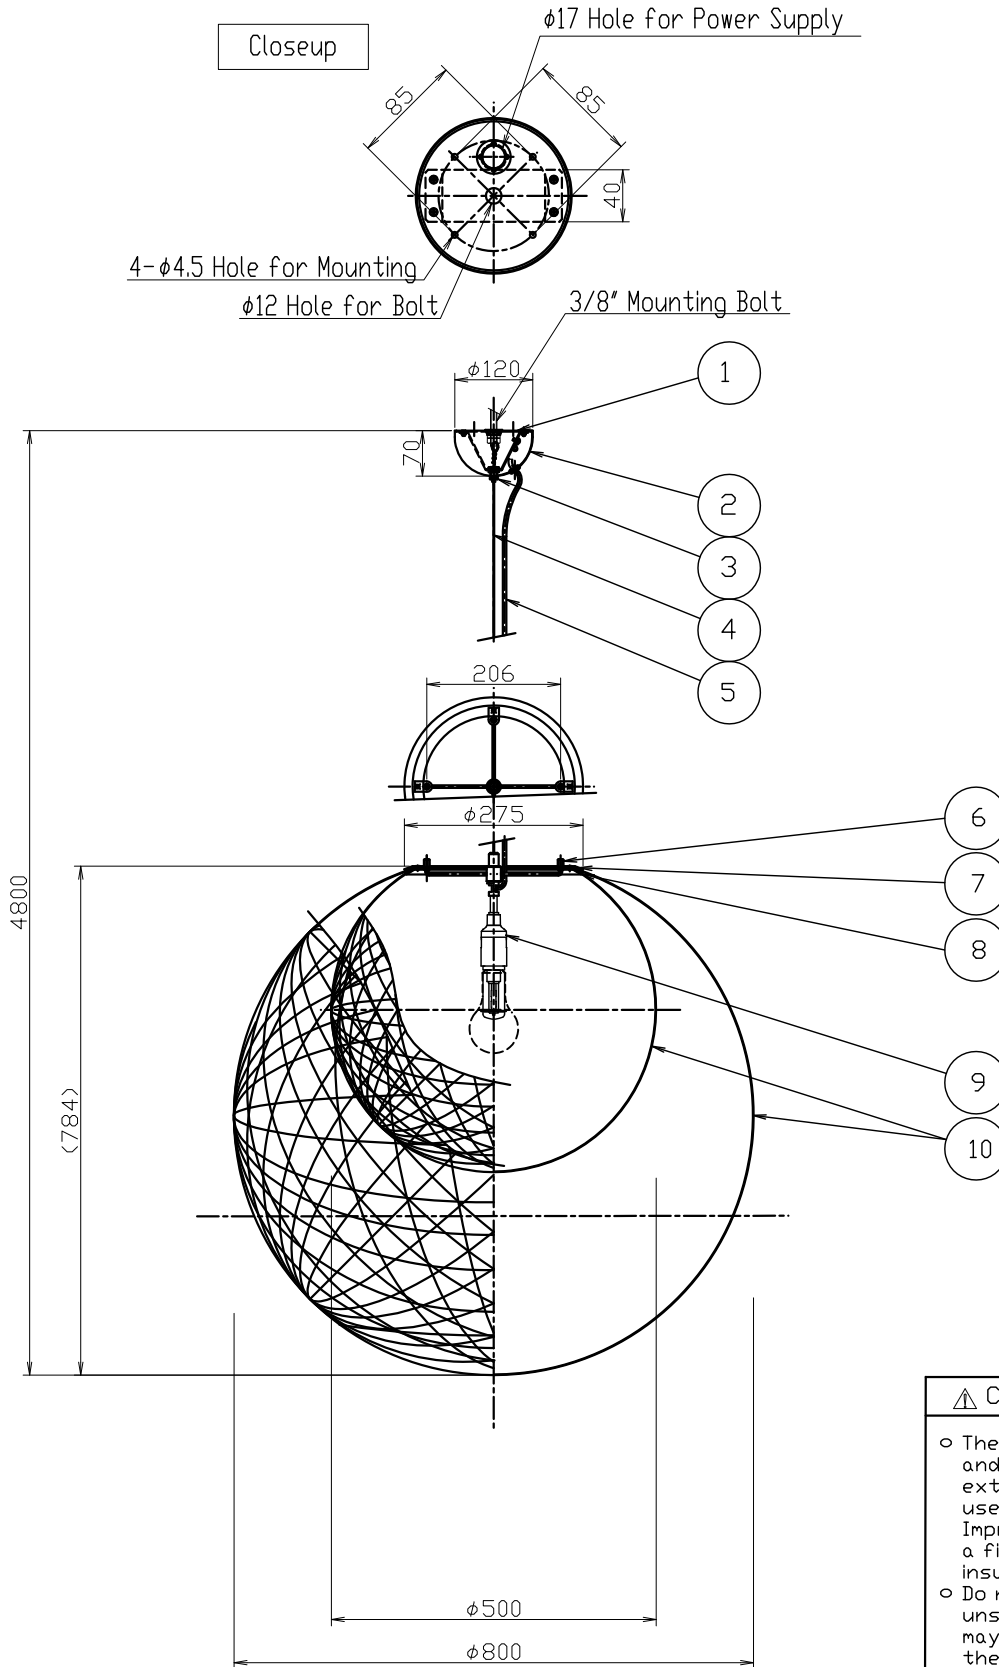

22.02.20 23.08.30

⚠ Cautions for Your Safety

- The fixture is for interior use only, and shall not be installed for exterior use, also not to be used in a moist or humid location. Improper application will become a fire hazard due to insufficient insulation.
- Do not put the fixture on an unstable place. If so, there may be a risk of tumbling of the body or a fire hazard.
- Do not place the fixture close to curtains, paper, flammable or volatile materials. It may become a fire hazard.

13					6	Knurled Nut	BsBM	4	M5 White Painted	MODEL NAME	MAYUHANA		
12					5	Cord	—	1	Clear		Giant φ800		
11	Holding Screw	SWRH	4	Chromate Conversion	4	Wire	SUS	1	φ1.2	SUITABLE LAMP	220-240V E27 LED Bulb		
10	Shade	Glassfiber+Plastic	3	White	3	Wire Adjuster	BsBM·ST	1	Chromium Plated		Max 18 W×1		
9	Sokect	PET	1	E27 4A 250V	2	Frange	SPC	1	White Painted	COLOR	White		
8	Fixing Ring	SPC	1	White Painted	1	Holding Plate	SPG	1	t=1.6				
7	Holding Ring	SPC	1	White Painted	No.	ARTECLE	M.T	QT.	REMARK	CATALOG No.	PE120	MODEL No.	71PC-22K3-10
DR. R&D UNIT mm SCALE — WEIGHT 3.6 kg													