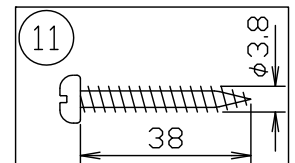

22.02.20 23.08.30

⚠ Cautions for Your Safety

- The fixture is for interior use only, and shall not be installed for exterior use, also not to be used in a moist or humid location. Improper application will become a fire hazard due to insufficient insulation.
- Do not put the fixture on an unstable place. If so, there may be a risk of tumbling of the body or a fire hazard.
- Do not place the fixture close to curtains, paper, flammable or volatile materials. It may become a fire hazard.

13					6	Knurled Nut	BsBM	4	M5 White Painted	MODEL NAME	MAYUHANA		
12					5	Cord	—	1	Clear		Giant φ800		
11	Holding Screw	SWRH	4	Chromate Conversion	4	Wire	SUS	1	φ1.2	SUITABLE LAMP	220-240V E27 LED Bulb		
10	Shade	Glassfiber+Plastic	3	White	3	Wire Adjuster	BsBM·ST	1	Chromium Plated		Max 18 W×1		
9	Sokect	PET	1	E27 4A 250V	2	Frange	SPC	1	White Painted	COLOR	White		
8	Fixing Ring	SPC	1	White Painted	1	Holding Plate	SPG	1	t=1.6				
7	Holding Ring	SPC	1	White Painted	No.	ARTECLE	M.T	QT.	REMARK	CATALOG No.	PE120	MODEL No.	71PC-22K3-10
DR. R&D UNIT mm SCALE — WEIGHT 3.6 kg													

*The specifications and appearance of this product are subject to change without notice for improvement. Please note and understand.