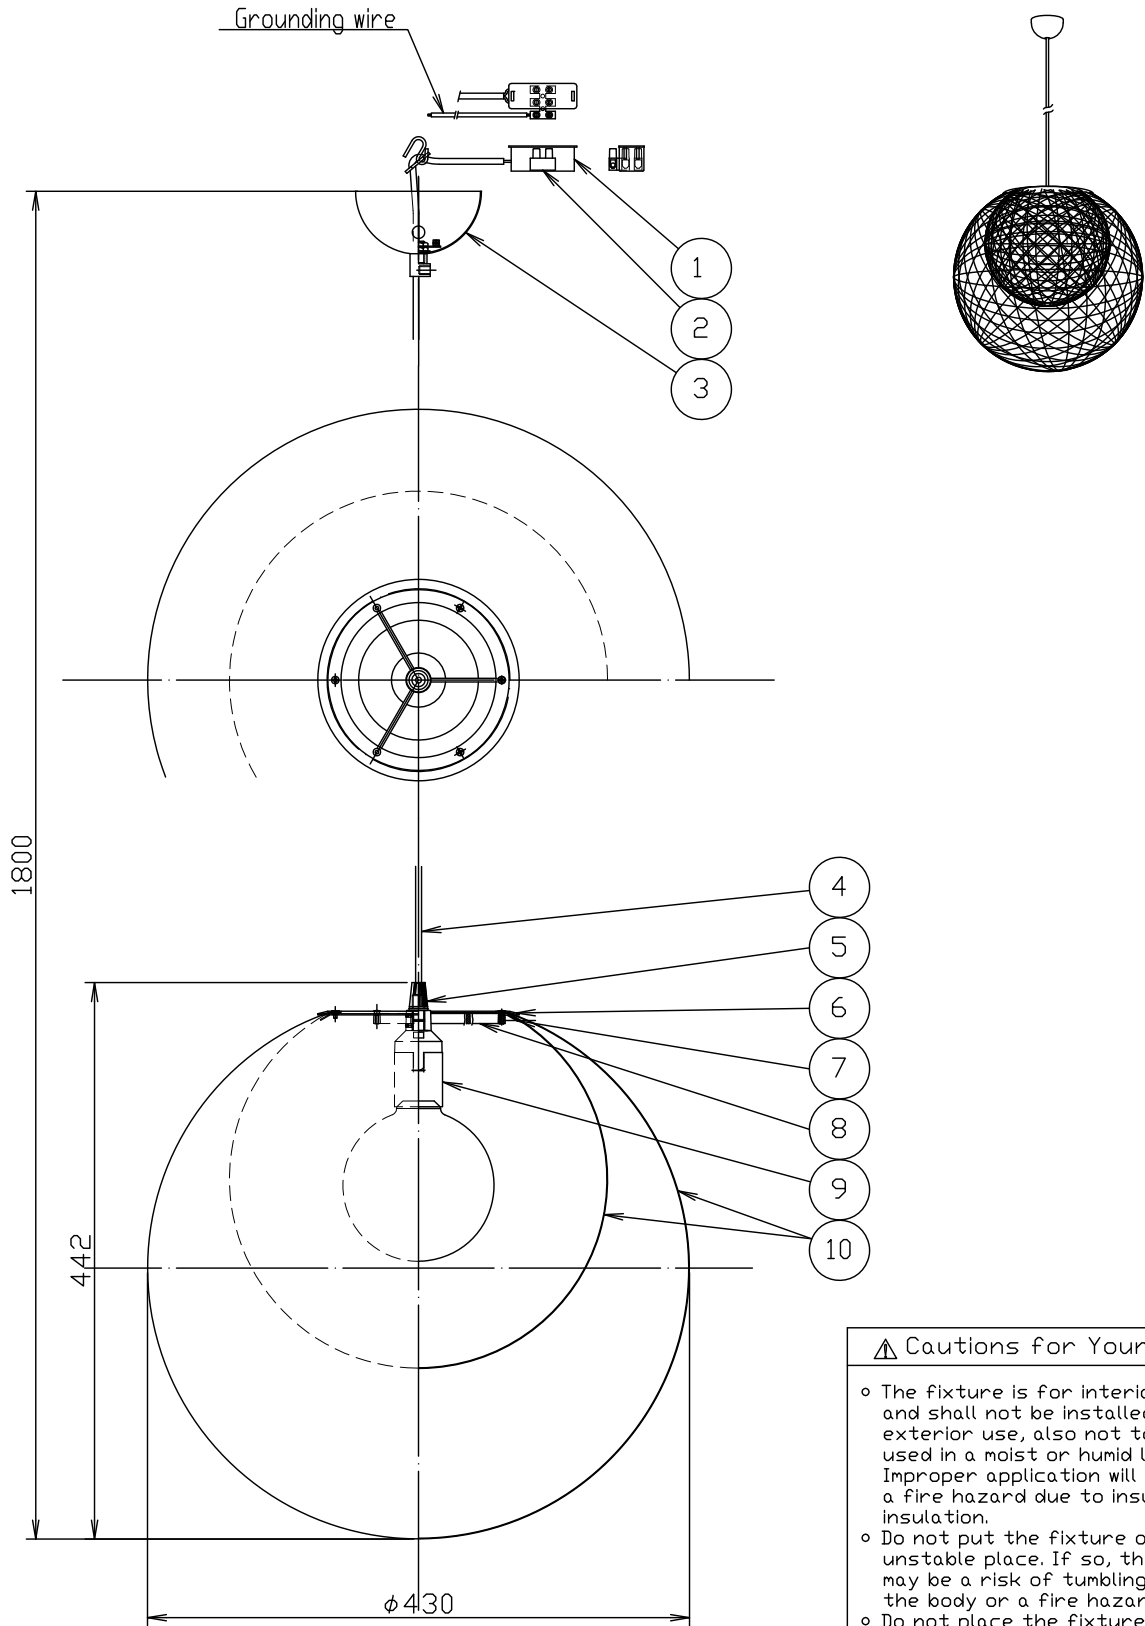

09.05.18 23.08.29

09.05.18

⚠ Cautions for Your Safety

- The fixture is for interior use only, and shall not be installed for exterior use, also not to be used in a moist or humid location. Improper application will become a fire hazard due to insufficient insulation.
- Do not put the fixture on an unstable place. If so, there may be a risk of tumbling of the body or a fire hazard.
- Do not place the fixture close to curtains, paper, flammable or volatile materials. It may become a fire hazard.

13					6	Knurled Nut	BsBM	3	White painted	MODEL NAME	MAYUHANA2 PENDANT		
12					5	Cable clamp	Plastic	1	STEAB 5110				
11	Shade	Glassfiber+Plastic	2	White	4	Cord	—	1	clear	SUITABLE LAMP	220-240V E27 LED Bulb Max 13W×1		
10	Socket	Plastic	1	E27	3	Frange	SPC	1	White painted		COLOR		
9	Hub body	ADC	1	White painted	2	Terminal block	Plastic	1		CATALOG No.	PE119	MODEL No.	80PC-02K1-10
8	Holding ring	SPC	1	White painted	1	Terminal block protection	Plastic	1	STEAB 5290				
7	Fixing ring	SPC	1	White painted	No.	ARTECLE	M.T	QT.					
PROTECTION		⚠	DR.	R&D	UNIT	mm	SCALE	—	WEIGHT	0.7	kg		