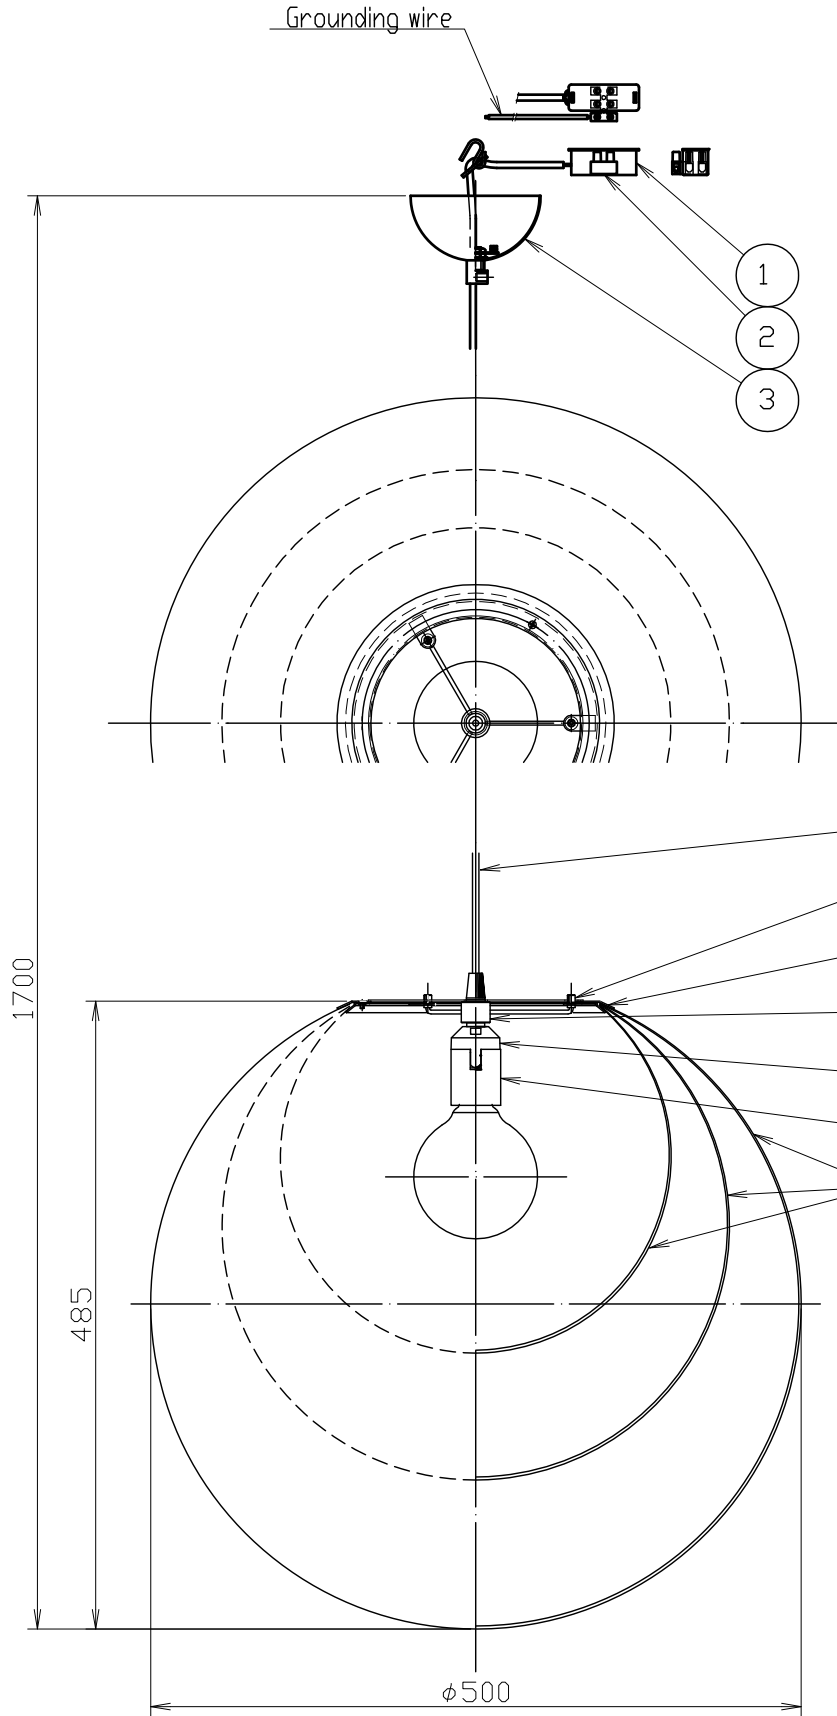

09.05.18 22.02.20 23.08.29

⚠ Cautions for Your Safety

- The fixture is for interior use only, and shall not be installed for exterior use, also not to be used in a moist or humid location. Improper application will become a fire hazard due to insufficient insulation.
- Do not put the fixture on an unstable place. If so, there may be a risk of tumbling of the body or a fire hazard.
- Do not place the fixture close to curtains, paper, flammable or volatile materials. It may become a fire hazard.

13					6	Fixing ring	SPC	1	White painted	MODEL NAME	MAYUHANA		
12					5	Knurled Nut	BsBM	3	White painted		Mie Pendant		
11					4	Cord	—	1	clear	SUITABLE LAMP	220-240V E27 LED Bulb Lamp		
10	Shade	Glassfiber+Plastic	3	White	3	Frang	SPC	1	White painted		Max 13 W x 1		
9	Solect	PET	1	E27 White	2	Terminal block	Plastic	1		COLOR	White		
8	Solect Holder	PA	1	White	1	Terminal block protection	Plastic	1	STEAB 5290				
7	Hub body	BsBM	1	White painted	No.	ARTECLE	M.T	QT.	REMARK	CATALOG No.	PE101	MODEL No.	71PC-18K0-10
PROTECTION		⚠	DR.	R&D	UNIT	mm	SCALE	—	WEIGHT	1.0	kg		