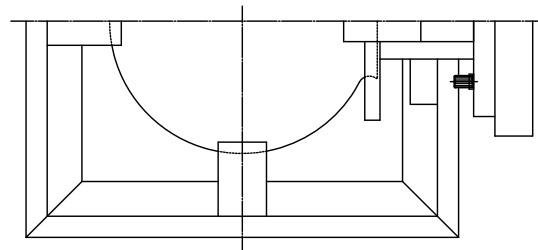

100707

Maintenance Parts	
No.	Model number
①	888690196

**⚠ Attention**

- Although this lighting fixture is for indoor use, it cannot be used in locations of high humidity or in the presence of water such as in the bathroom. Do not use this lighting fixture outdoors. This can cause an electrical shock or fire.
- It is an appliance wall mounting only. Please without installing ceilings. It may fall.
- Equipment has given the mounting direction. Mounted outside the designated fire it may fall.

7	Fixing screw	SWRH	2	Chromate treatment	Equipment type	Class I			
6	Fixing plate	SPC	1	Chromate treatment					
5	Terminal block		1	4A 250V					
4	Face nut	BsBM	4	M4 Bronze plating	Lamps	E14 IBF/F Max 40W X 1			
3	Body	Wood	1	Brown paint					
2	Socket	PET	1	E14 2A 250V					
1	Diffuser	Glass	1	Opal Frost	Color				
No.	Part name	Material	QTY	Summary		Catalog number	BE302	Model number	69BB-07K4-10
	Third angle projection	Drawing	Unit	mm	Scale				