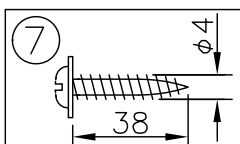

7	Fixing screw	SWRH	2	Chromate treatment	Equipment type	Class I			
6	Fixing plate	SPC	1	Chromate treatment					
5	Terminal block		1	4A 250V					
4	Face nut	BsBM	4	M4 Bronze plating	Lamps	E14 IBF/F Max 40W X 1			
3	Body	Wood	1	Brown paint					
2	Socket	PET	1	E14 2A 250V					
1	Diffuser	Glass	1	Opal Frost	Color				
No.	Part name	Material	QTY	Summary		Catalog number	BE302	Model number	69BB-07K4-10
	Third angle projection	Drawing	Unit	mm	Scale				