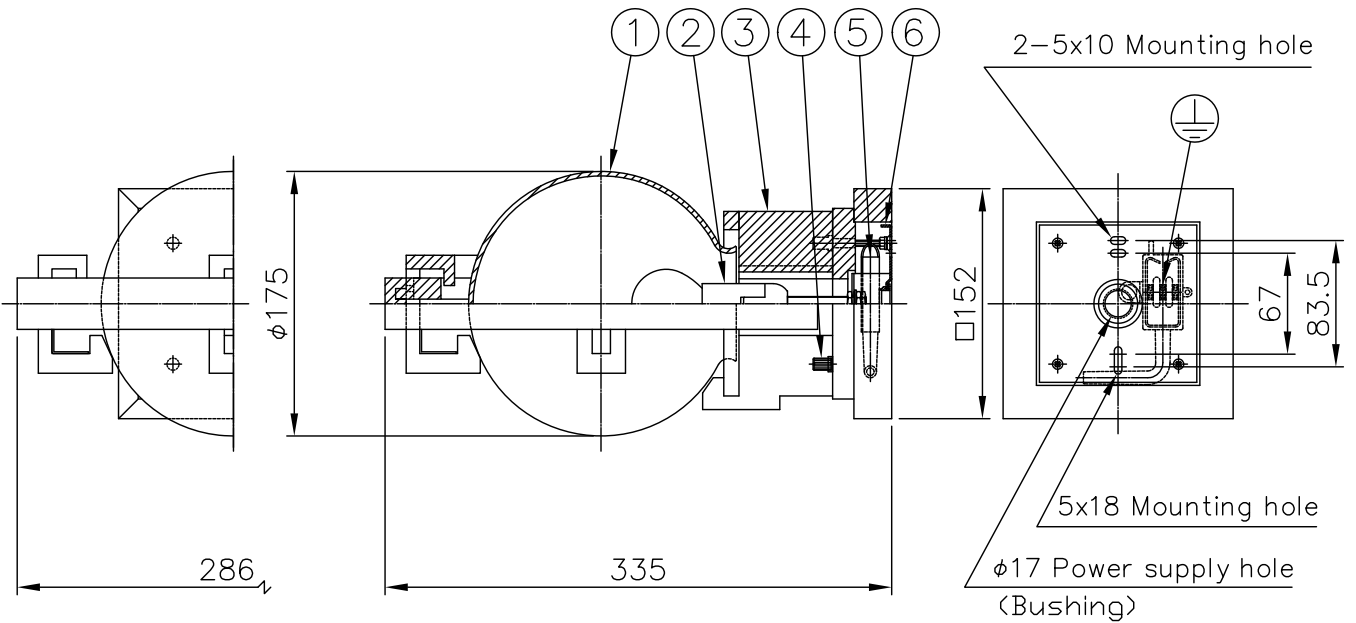

100707

Maintenance Parts	
No.	Model number
①	888690196

**⚠ Attention**

- Although this lighting fixture is for indoor use, it cannot be used in locations of high humidity or in the presence of water such as in the bathroom. Do not use this lighting fixture outdoors. This can cause an electrical shock or fire.
- It is an appliance wall mounting only. Please without installing ceilings. It may fall.
- Equipment has given the mounting direction. Mounted outside the designated fire it may fall.

7	Fixing screw	SWRH	2	Chromate treatment	Equipment type	Class I			
6	Fixing plate	SPC	1	Chromate treatment					
5	Terminal block		1	4A 250V					
4	Face nut	BsBM	4	M4 Bronze plating	Lamps	E14 IBF/F Max 40W X 1			
3	Body	Wood	1	Brown paint					
2	Socket	PET	1	E14 2A 250V					
1	Diffuser	Glass	1	Opal Frost	Color				
No.	Part name	Material	QTY	Summary		Catalog number	BE302	Model number	69BB-07K4-10
	Third angle projection	Drawing	Unit	mm	Scale				