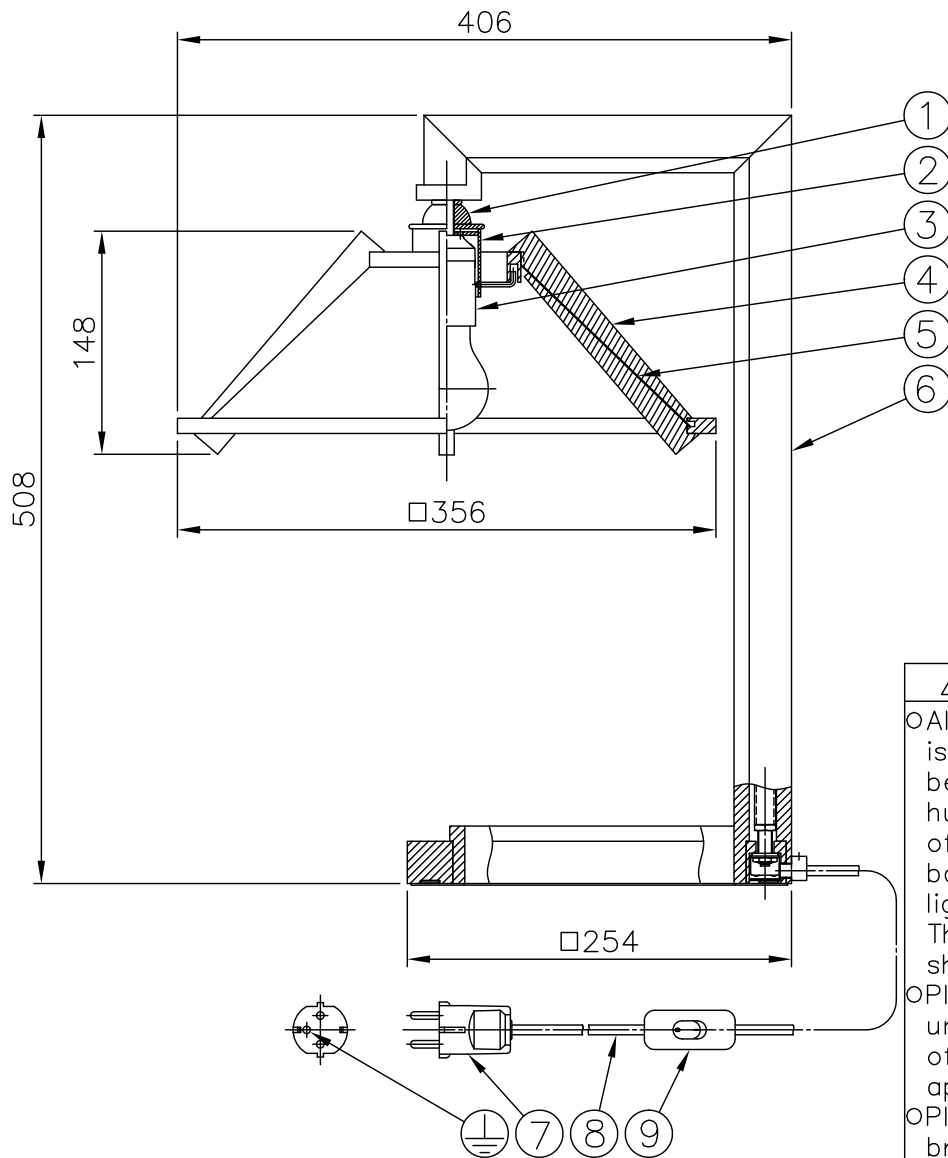

150330

140626

⚠ Attention

- Although this lighting fixture is for indoor use, it cannot be used in locations of high humidity or in the presence of water such as in the bathroom. Do not use this lighting fixture outdoors. This can cause an electrical shock or fire.
- Please do not set it up in an unstable place. There is fear of the fall and a fire of apparatus.
- Please do not set it up bringing it close to the combustible and volatile matters such as the curtain and paper. There is fear of a fire.

9	Switch	ABS	1	Black 2(1)A-250V~
8	Cable	PVC	1	Black L=3.0m
7	Plug	Phenol	1	Black 16A 250V
6	Base	Walnut	1	Clear matte paint
5	Shade cover	Acrylic	1Set	Japanese paper style
4	Shade frame	Walnut	1Set	Clear matte paint
3	Socket	Porcelain	1	E27 4A 250V
2	Socket cover	BsT	1	Clear coating
1	Metal fittings	BsBM	1Set	Clear coating
No.	Part name	Material	QTY	Summary
	Third angle projection	Drawing	Unit	mm
			Scale	—
			Weight	1.9 kg

Equipment type	Class I
Lamps	220-240V E27 FBT Max 12W X 1
Color	
Catalog number	SE314
Model number	69SF-18K7-10

*Design and specifications of this product because it may change without notice Please note, for improvement.