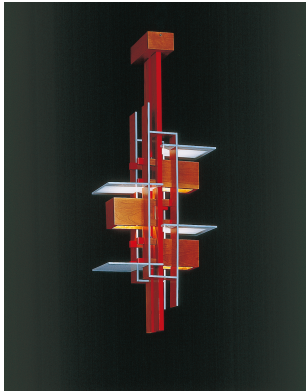

TALIESIN® Pendant 3

Design: Frank Lloyd Wright®

Description

Product number	PE303
Category	Suspension
Environment	Indoor
Voltage	220-240V
Wattage max	75W
Dimensions	H1079 x W420 x D205mm
Weight	4.0kg
Material and Finish	Cherry wood
Colour	Cherry
Cable length	N/A

Light Source

Light source type	E14 Incandescent lamp 25W
Lamp quantity	3
Colour temperature	N/A

Certifications