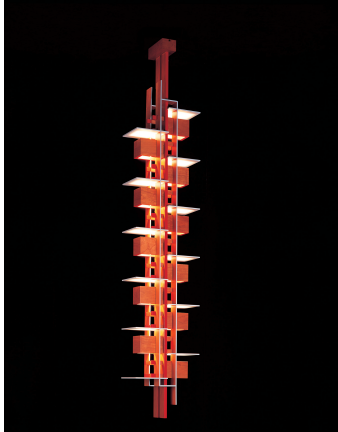

TALIESIN® Pendant 11

Design: Frank Lloyd Wright®

Description

Product number	PE301
Category	Suspension
Environment	Indoor
Voltage	220-240V
Wattage max	275W
Dimensions	H2250 x W420 x D205mm
Weight	16.0kg
Material and Finish	Cherry wood
Colour	Cherry
Cable length	N/A

Light Source

Light source type	E14 Incandescent lamp 25W
Lamp quantity	11
Colour temperature	N/A

Certifications