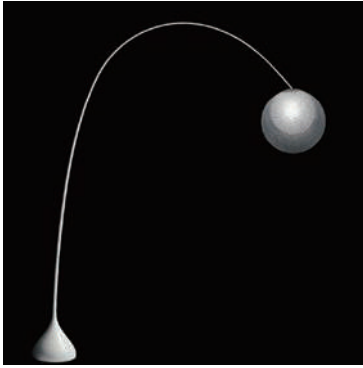

MAYUHANA® Arch

Design: Toyo Ito

Description

Product number	SE144
Category	Floor
Environment	Indoor
Voltage	220-240V
Wattage max	60W
Dimensions	H2265 x Wφ430 x D2050mm
Weight	27.0kg
Material and Finish	Fiberglass, Aluminium
Colour	White
Cable length	N/A

* Collection of the Helsinki Design Museum

Light Source

Light source type	E27 Globe White bulb 100W
Lamp quantity	1
Colour temperature	N/A

Certifications