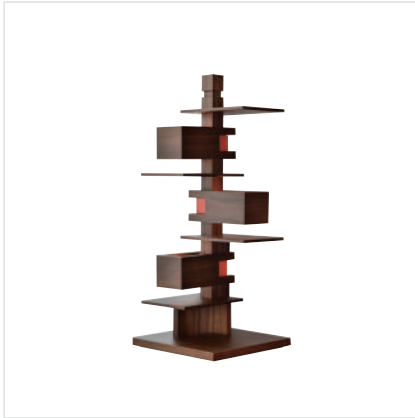

TALIESIN™ 4

Design Frank Lloyd Wright

Table lamp providing indirect light

DESCRIPTION

Item number	SE320
Category	Table
Environment	Indoor
Voltage	220-240V
Wattage	45W
Dimensions	H512 × W210 × D210mm
Weight	2.3kg
Material and Finish	Walnut wood
Colour	N/A
Driver	N/A
Cable length	2000mm