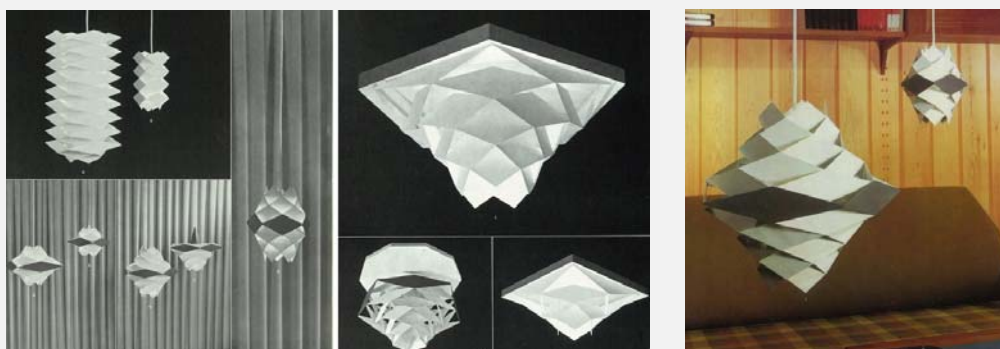

YAMAGIWA brings back the H•F Series, first marketed during the 1960s and into the 1970s and now returning after almost 50 years. These fixtures feature a complex interweaving of welded diamond-shaped steel sheets (no screws)—a scrupulous, hand-crafted, lightweight design that effectively hides the bare bulb and delivers glare-free illumination. While the light is on, it produces a complex and delightful interplay of light and shadow. And even when the light is off, the fixture's lovely origami-like geometric design continues its contribution to the living space.

PRODUCT INFORMATION

Size : ϕ 410 x H 373mm
length 700 - 1500mm

Weight : 2.5kg

Material : steel

Light Source :
E27 Incandescent lamp
60W x1

Designer and architect Preben Dal, creator of the of the series's original "Symfoni" model (when working at the Danish company Hans Følsgaard A/S), explained the design concept as follows:

"Our main target in designing lighting fittings is above all, quality in lighting. This idea includes only to a certain degree the outer shape and attractive look of the fitting, but refers rather to the determination of the effects of artificial light, that primarily create good quality , i.e. light in which we feel comfortable. This is what we have in mind with our designs, because it is a human question. However, a lighting fitting makes part of the room, both when the light is switched on and when it is off. Therefore we shall also be pleased with a nice looking and attractive appearance of the fitting during the day.