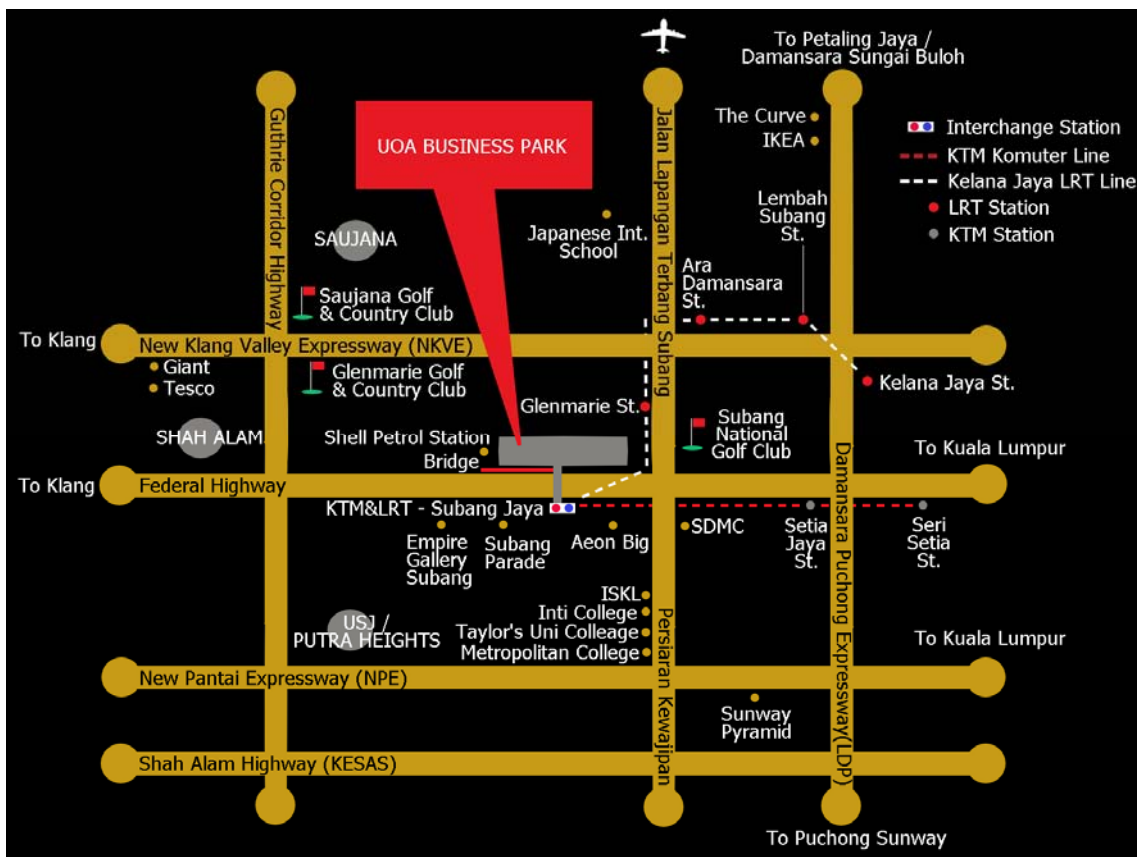

yamagiwa Corp. to open the new showroom “yamagiwa Lighting & Gallery” in Malaysia

yamagiwa Corp. (HQ: Tokyo, Japan), the leading Japanese lighting manufacture, is pleased to announce the opening of its showroom “yamagiwa Lighting & Gallery” on Wednesday 12 April in Subang Jaya, Malaysia. Located in suburbs of Kuala Lumpur and will be sales bases in order to increase sales and to improve our brand awareness not only in Malaysia but East Asian market.

front

showroom (ground floor)

yamagiwa lighting & Gallery is located in the corner of the complex building “UOA Bussines Park” and have 2 floors. The ground floor features showroom where will be sold yamagiwa original products and on the first floor, the gallery space which will be provided Japan-themed exhibition to introduce Japanese arts and culture.

SHOWROOM PROFILE

Name : yamagiwa Lighting & Gallery
Company : MARUWA YAMAGIWA Sdn. Bhd.
Address : Lot 26-1, Jalan Pengaturcara U1/51A, Pusat Perniagaan UOA Shah Alam,
Seksyen U1, 40150 Shah Alam, Selangor Durul Ehsan, Malaysia
Open date & hours : Mon ~ Fri (excluding public holidays) 10:00am~17:00pm
Tel : +60 3-55679545

【location and atmosphere】

The building UOA Business park, which yamagiwa Lighting & Gallery is located in, faces the expressway and directly connected to the Subang Jaya station. It is the area on the other side of the Subang Jaya station with a shopping mall and residential buildings.