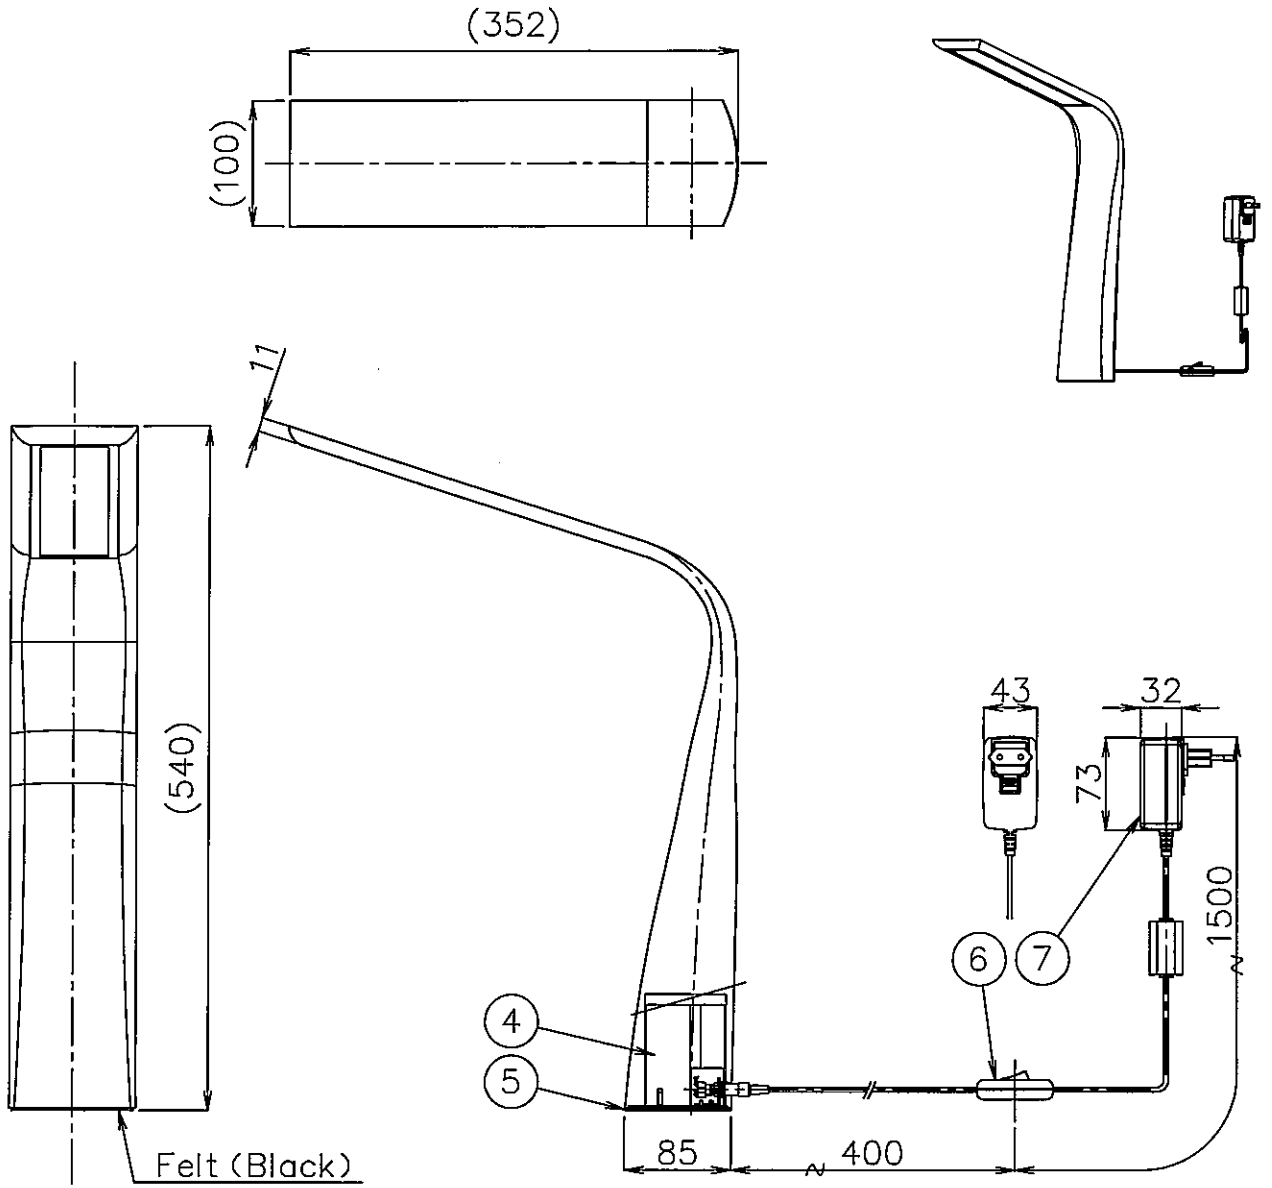

091117 100408

Felt (Black)

△ Cautions for Your Safety

- The fixture is for interior use only, and shall not be installed for exterior use, also not to be used in a moist or humid location. Improper application will become a fire hazard due to insufficient insulation.
- Do not put the fixture on an unstable place. If so, there may be a risk of tumbling of the body or a fire hazard.
- Do not place the fixture close to curtains, paper, flammable or volatile materials. It may become a fire hazard.

13				6	Intermediate Switch	RESIN	1	250V 2A	MODEL NAME	MOONBIRD LED TableStand
12				5	Base Plate	SPC	1	Black Painted		
11				4	Base Weight	SB	1	Black Painted		
10				3	LED Panel		1	7.2W	SUITABLE LAMP	LED 7.2W (White color)
9				2	LED Frame	SUS	1			
8				1	Body	WOOD	1	Painted	COLOR	L; Natural color H; Walnut color B; Wenge color
7	Adaptor	1	INPUT: AC100-240V, 0.6A OUTPUT: 12V, 1.25A	No.	ARTECLE	M.T	QT.	REMARK	CATALOG No.	MODEL No. SE139L SE139H SE139B 80SM-11K7-1L 80SM-11K7-1H 80SM-11K7-1B
PROTECTION		DR.	UNIT	mm	SCALE	WEIGHT	3.5kg			