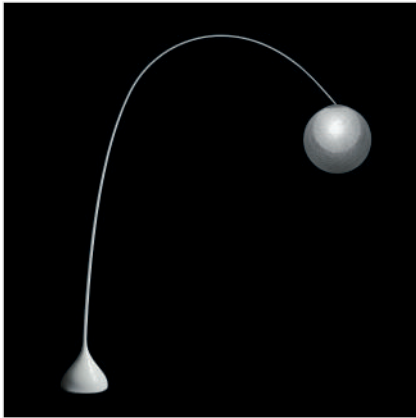

## MAYUHANA II

Design Toyo Ito

Floor lamp providing diffused light

### DESCRIPTION

Item number	SE144
Category	Floor
Environment	Indoor
Voltage	220-240V
Wattage	20W
Dimensions	H2265 × $\phi$ 430 × D2050mm
Weight	27.0kg
Material and Finish	Fiberglass, Aluminium
Colour	N/A
Driver	N/A
Cable length	-