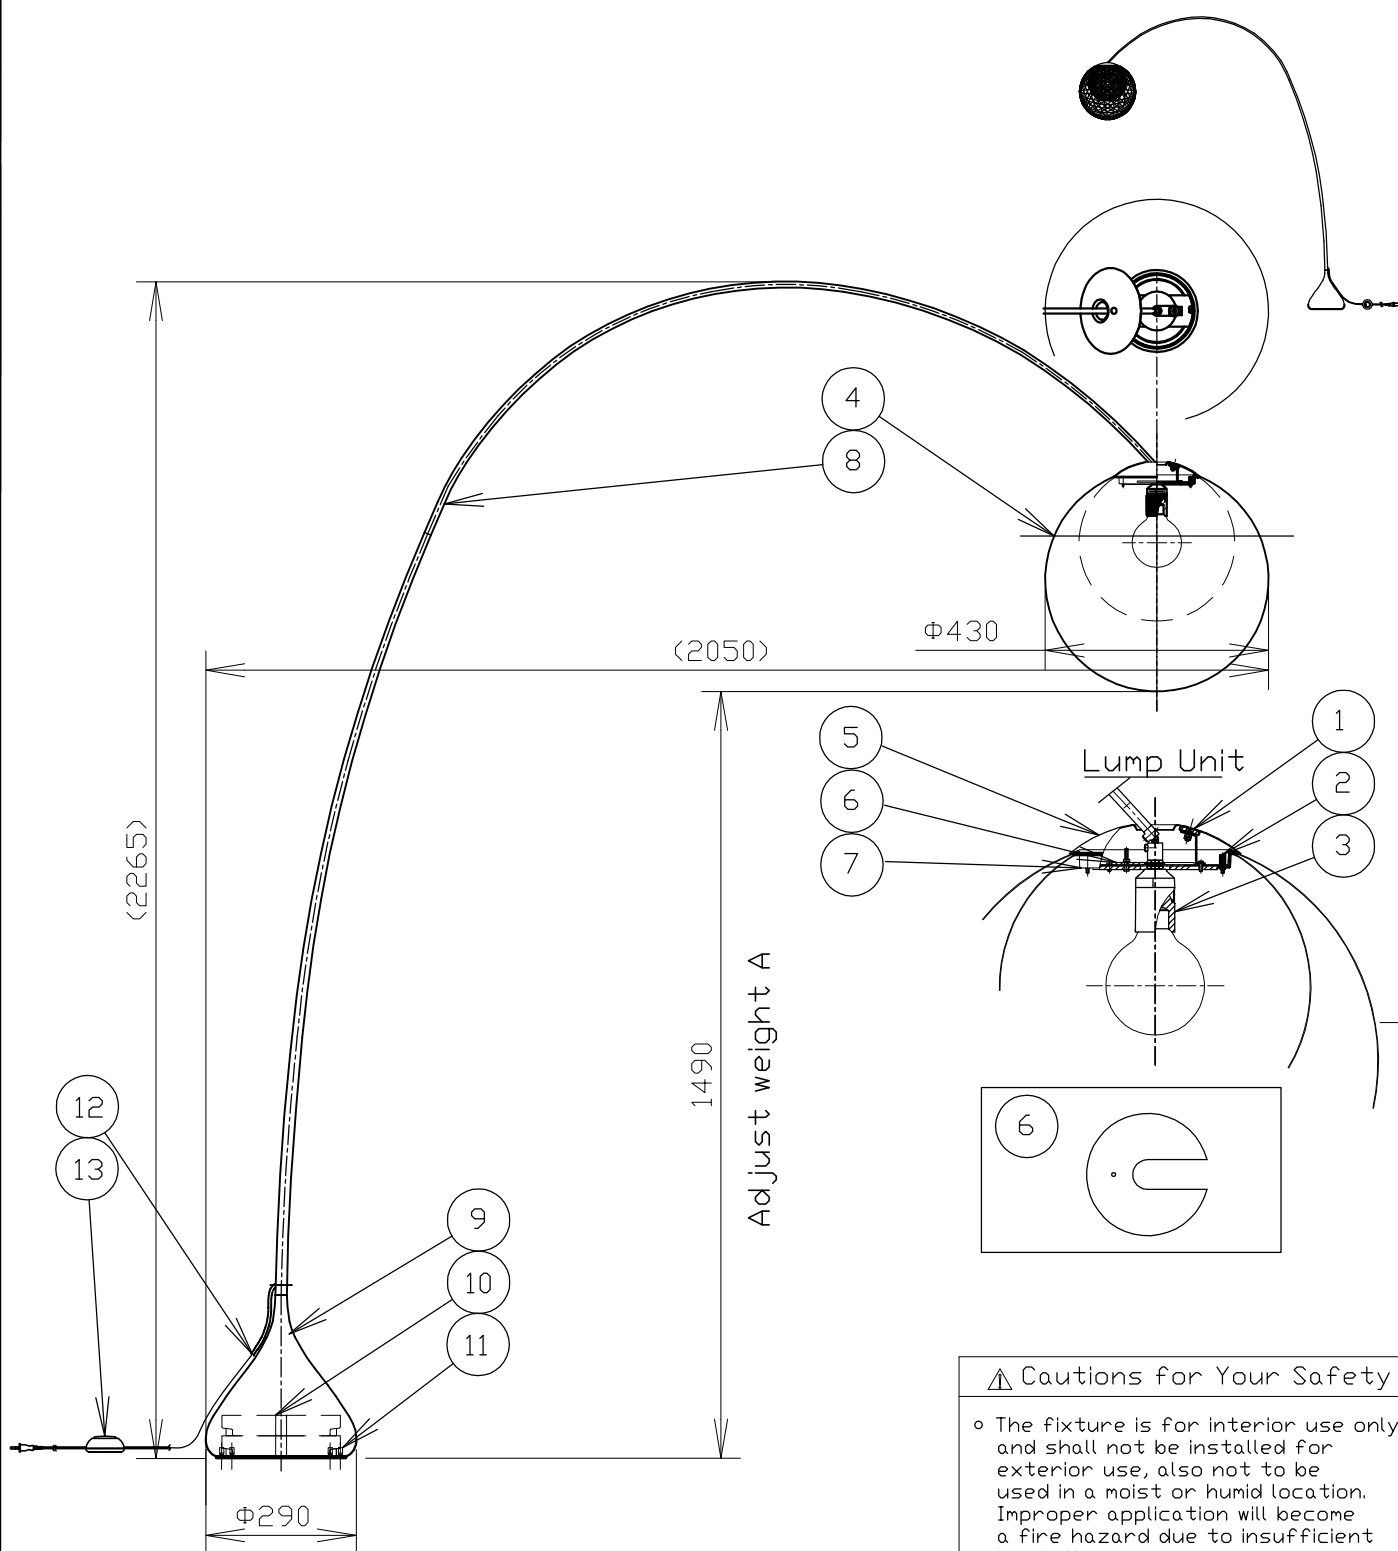

091102

⚠ Cautions for Your Safety

- The fixture is for interior use only, and shall not be installed for exterior use, also not to be used in a moist or humid location. Improper application will become a fire hazard due to insufficient insulation.
- Do not put the fixture on an unstable place. If so, there may be a risk of tumbling of the body or a fire hazard.
- Do not place the fixture close to curtains, paper, flammable or volatile materials. It may become a fire hazard.

※ It is necessary to assemble two person.

13	Foot switch	—	1	White painted	6	Weight A	SPC	2	White painted	MODEL NAME	MAYUHANA2 FLOOR STAND		
12	Cord with plug	VCTFK,PVC	1	Clear cord&plug L=2.5m	5	Cover	SPC	1	White painted				
11	Holding screw	SUS	6	M3 L=10	4	Shade	ガラスカバー +樹脂	2	White	SUITABLE LAMP	E27 95mm Whiteball lamp 100Wx1		
10	Weight B	FC	2	Black painted	3	Socket	PBT	1	E26				
9	Base cover	AP	1	White painted	2	ローレットねじ	BsBM	2	M3 White painted	COLOR			
8	Arch pipe	樹脂	1	White	1	Magnet	—	1		CATALOG No.	SE144	MODEL No.	80SA-02K2-10
7	Shade Fix plate	SPC	1	White painted	No.	ARTECLE	M.T	QT.	REMARK				
PROTECTION		⊙	DR.	R&D	UNIT	mm	SCALE	—	WEIGHT	27	kg		